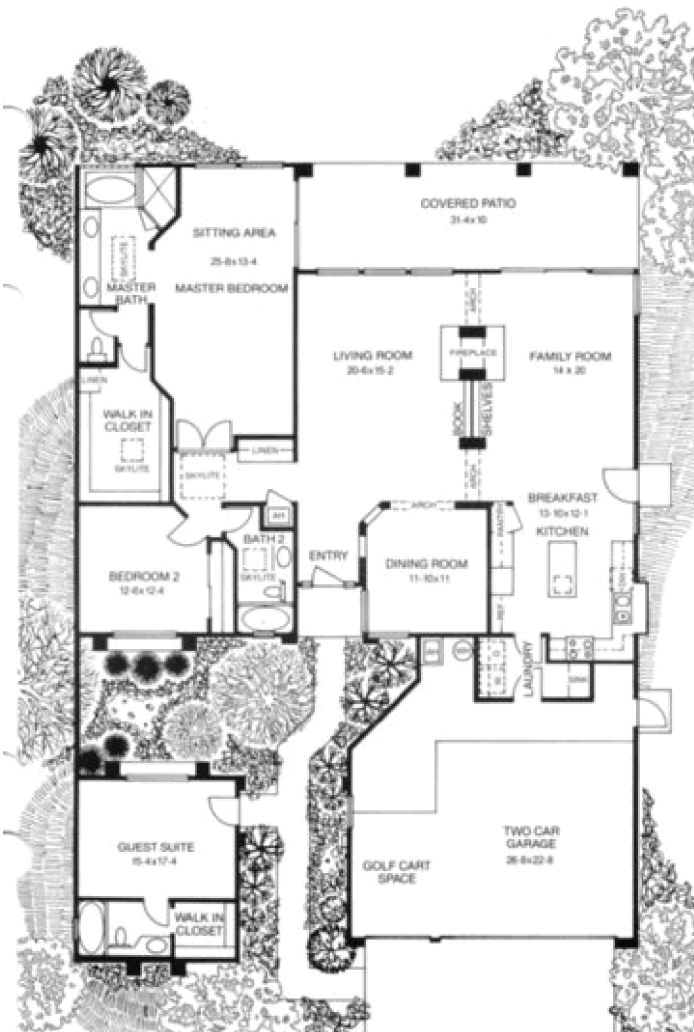

Luxury Series

Elevation 7-A

The Barcelona

2 Bedrooms, 2 Baths, Guest Suite, 2302 Livable Sq. Ft., Plan #7

Elevation 7-B

Elevation 7-C

Plan #7

Additional Standard Features

- See-thru Fireplace Between Living Room & Family Room
- Stainless Steel Vegetable Sink
- Down Draft Cooking Ventilation
- Jacuzzi Bathtub in Master Bath
- Built-in Closets
- Separate Guest Suite
- Garden Window in Kitchen
- Built-in Desk
- Built-in Bookcases in Living Room & Family Room
- Hall Built-Ins
- Glass Block Window in Master Bath
- Kitchen Island