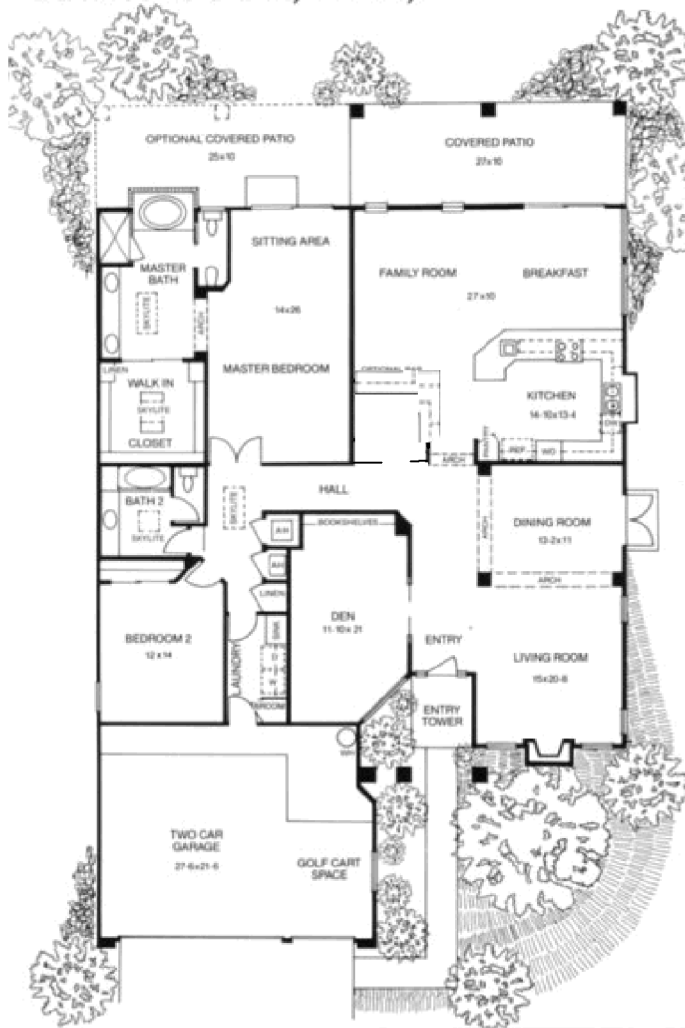

Luxury Series

Elevation 8-A

The Borgata

2 Bedrooms & Den, 2 Baths, Walk-in Wet Bar

Elevation 8-E

Elevation 8-C

Plan #8

Additional Standard Features

- Fireplace in Family Room, Cast Iron Vegetable Sink • Down Draft Cooking Ventilation
- Jacuzzi Bathtub in Master Bath • Glass Block Window in Master Bath • Built-in-Closets • Garden Window in Kitchen • Bidet in Master Bath • Walk-In Wet Bar
- Full Wall Bookshelves and Credenza in Den