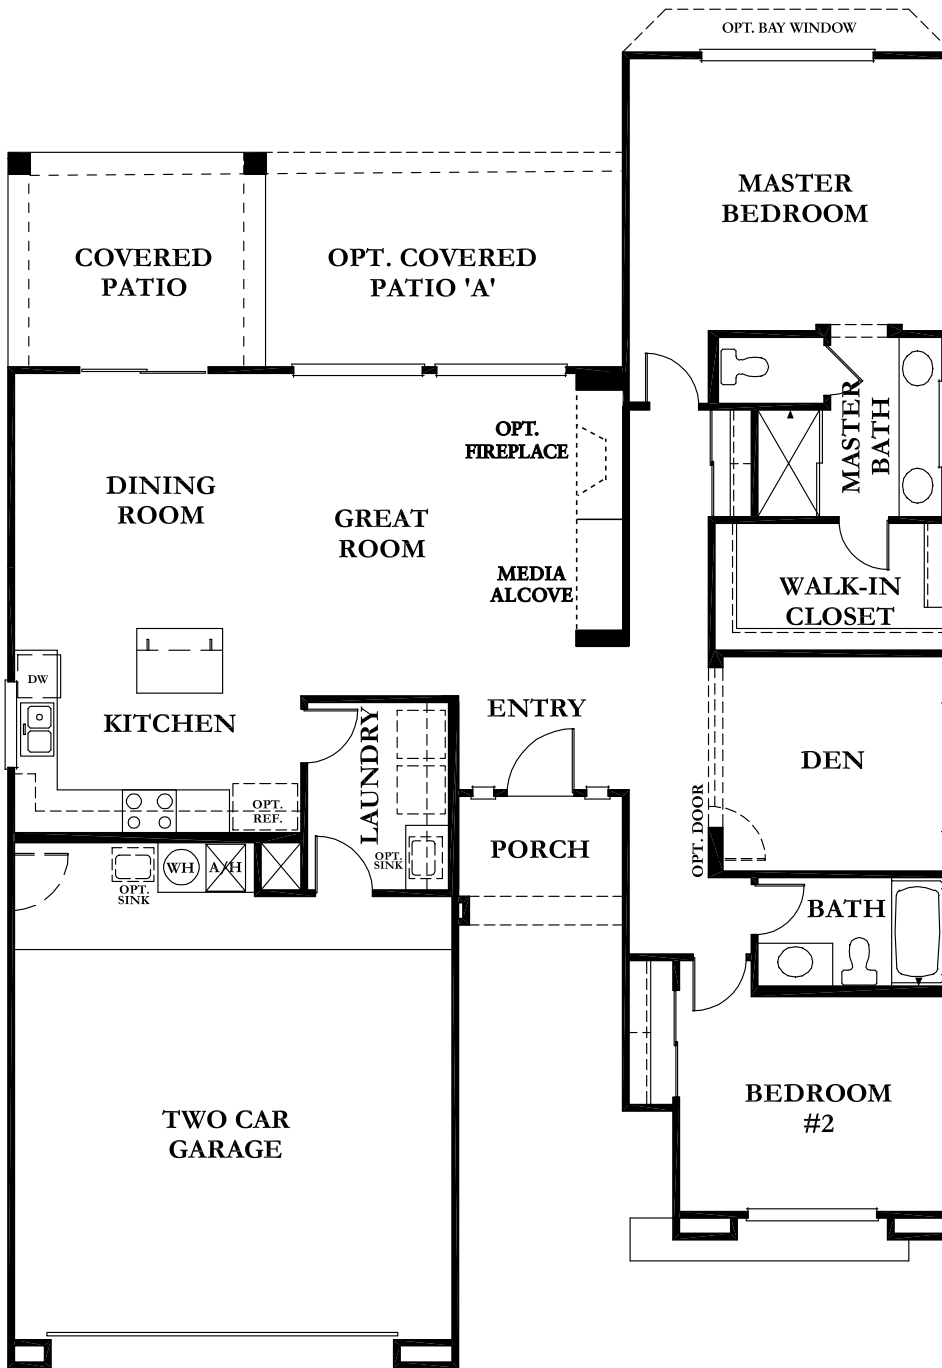

This picture is "flipped"
from the subject property.

2 Bedrooms, Den, Great Room, 2 Baths.

Exterior Design A

Exterior Design B

Exterior Design C

Directions to SaddleBrooke from Tucson International Airport:
 Drive North on Tucson Blvd. to Valencia - turn left - approximately 3 miles you'll see the on-ramp to I-19 on your right. Take I-19 to Tucson/I-10 junction. Travel West on I-10 (North towards Phoenix) 12 miles to Ina Road (Exit #248). Exit and turn right on Ina - travel East 6 miles and turn left on Oracle Road. Continue North through the town of Catalina to SaddleBrooke Blvd. and turn right. Continue East 2 miles on SaddleBrooke Blvd. then turn right on MountainView Blvd. and follow signs to the Model Homes.