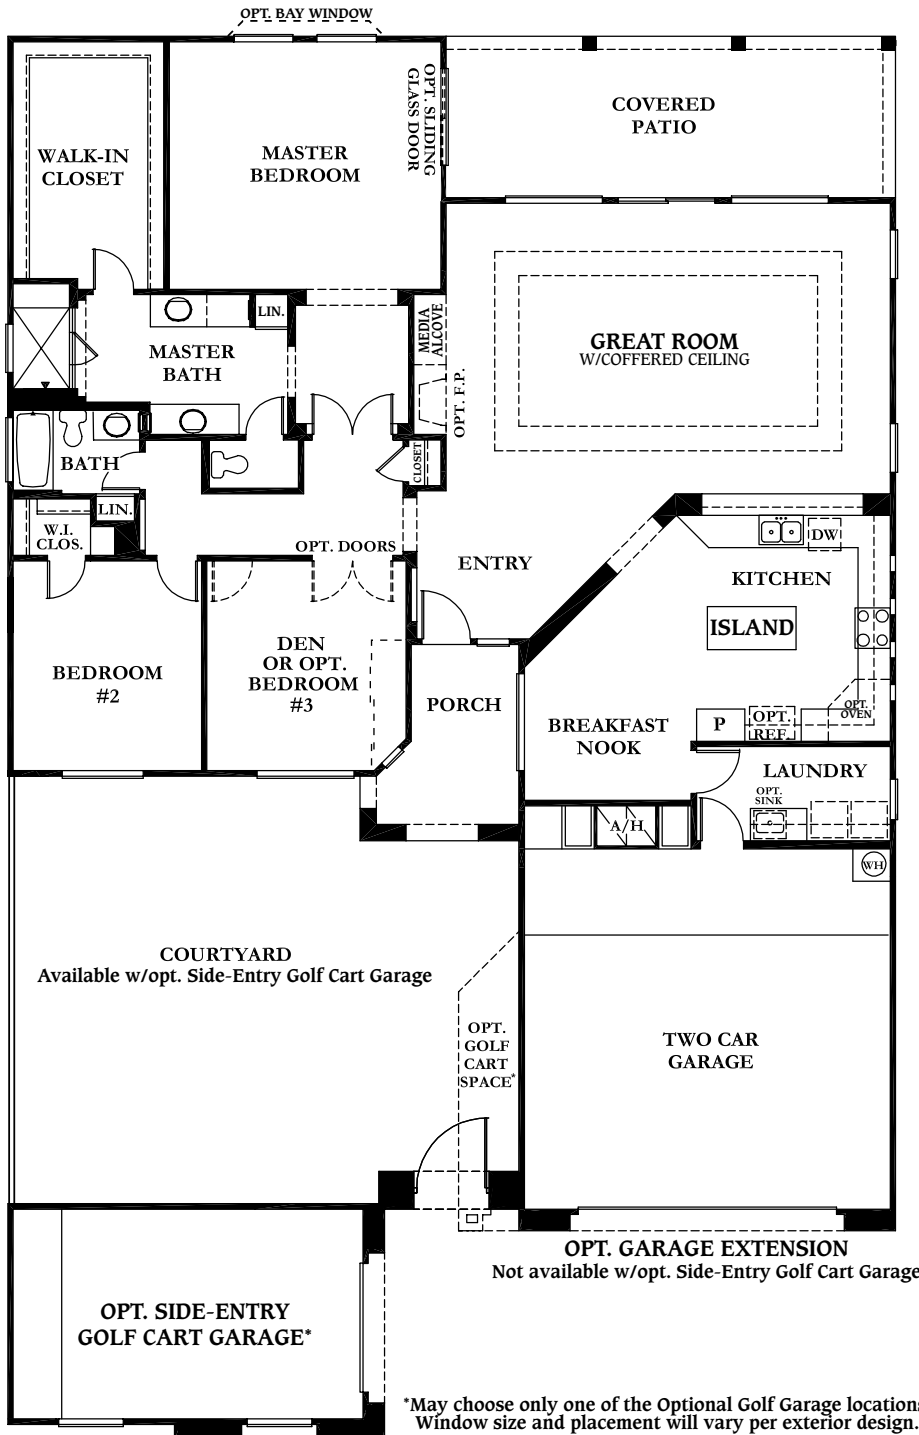

63395 E. Flower Ridge Dr.  
Tucson, AZ 85739

Models Open Daily 9-6

800-733-4050

520-825-3030

2 Bedrooms, Den (Opt. 3rd Bedroom),  
2 Baths, 2262 Sq. Ft.

**Directions to SaddleBrooke from Tucson International Airport:**  
Drive North on Tucson Blvd. to Valencia - turn left - approximately 3 miles you'll see the on-ramp to I-19 on your right. Take I-19 to Tucson/I-10 junction. Travel West on I-10 (North towards Phoenix) 12 miles to Ina Road (Exit #248). Exit and turn right on Ina - travel East 6 miles and turn left on Oracle Road. Continue North through the town of Catalina to SaddleBrooke Blvd. and turn right. Continue East 2 miles on SaddleBrooke Blvd. then turn right on MountainView Blvd. and follow signs to the Model Homes.