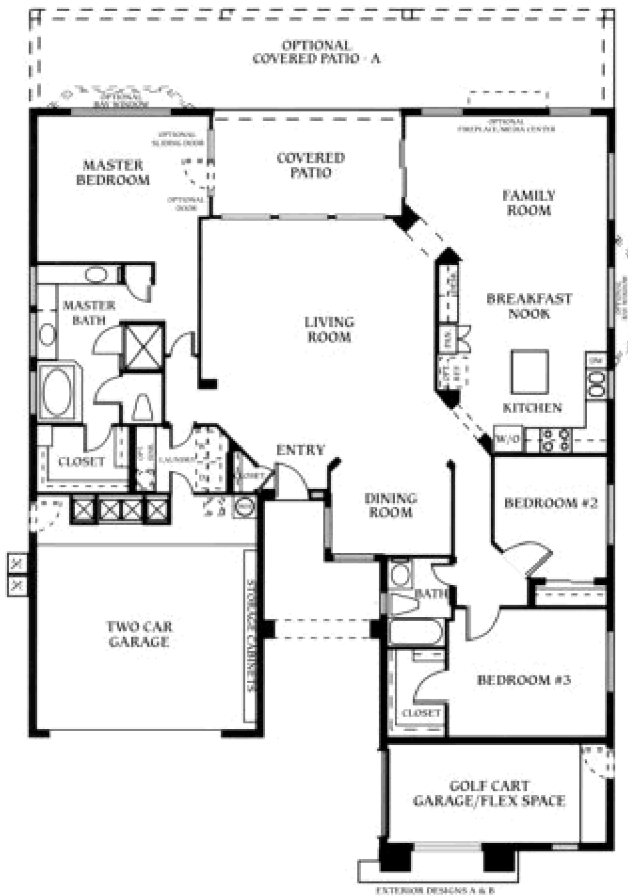

3 Bedrooms, 2 Baths, Side Entry Golf Cart Garage, 2368 Livable Sq. Ft. - Exterior Design-A

*Plan 2368 - The Dakota*

*2368*