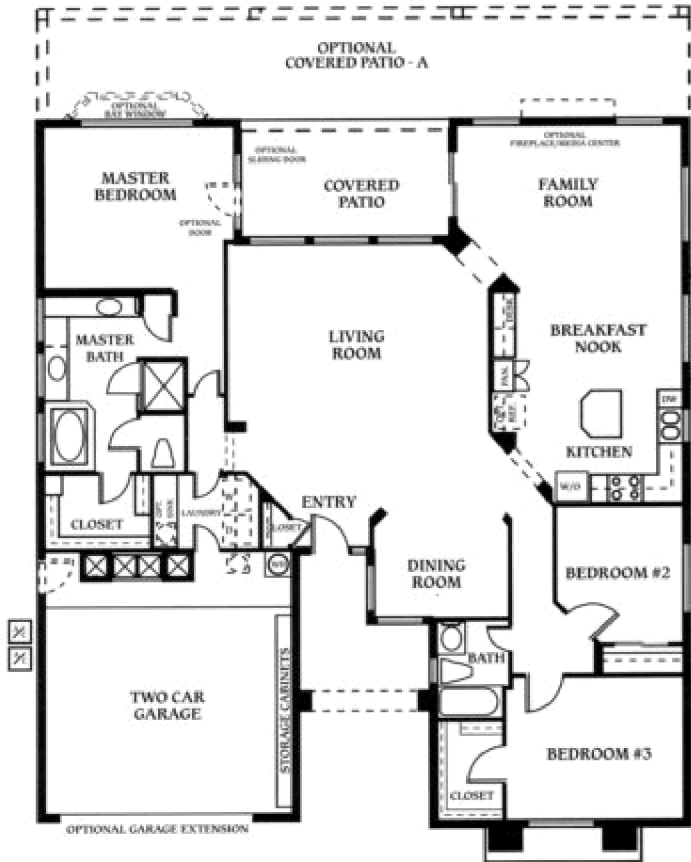

3 Bedrooms, 2 Baths, 2383 Livable Sq. Ft. - Exterior Design-B

*Plan 2383 - The Dakota*

Exterior Design-A

Exterior Design-C

*2383*