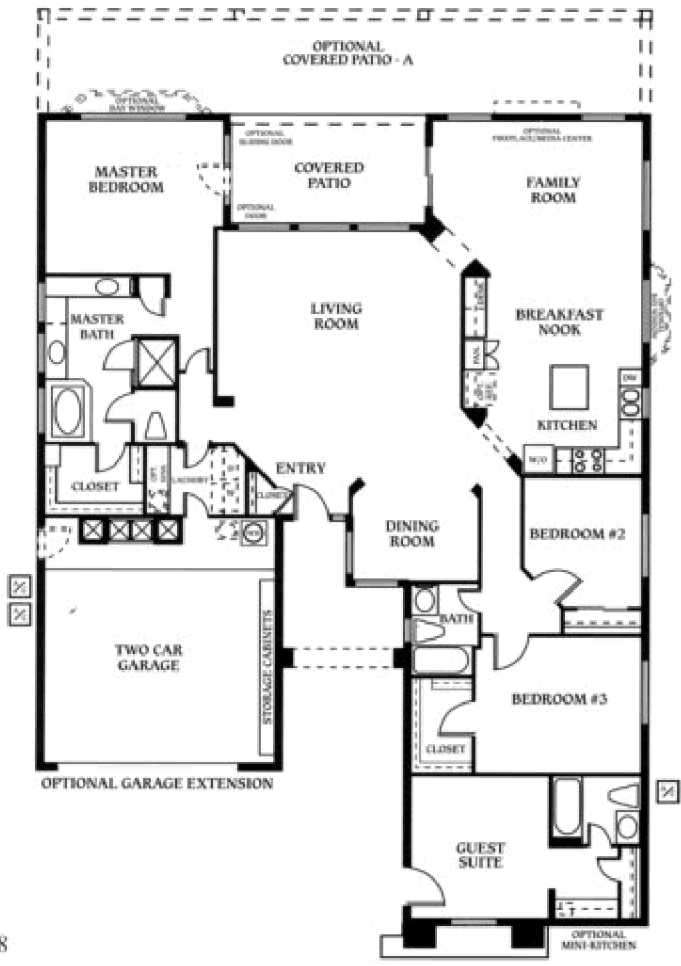

3 Bedrooms, 2 Baths, Guest Suite with Full Bath, 2647 Livable Sq. Ft. - Exterior Design-C

*Plan 2647 - The Dakota*

2647