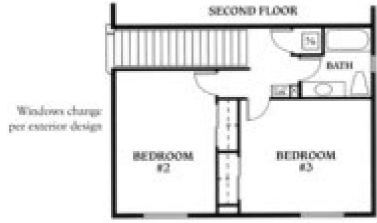

2 Story, 4 Bedrooms, Den (Opt. 5th Bedroom), 3 Baths, 3408 Livable Sq. Ft. - Exterior Design-B

*Plan 3408 - The Durango*

Exterior Design-A

Exterior Design-C

*3408*

*The roof ridge line above the garage in Exterior Design C is longer than shown.*