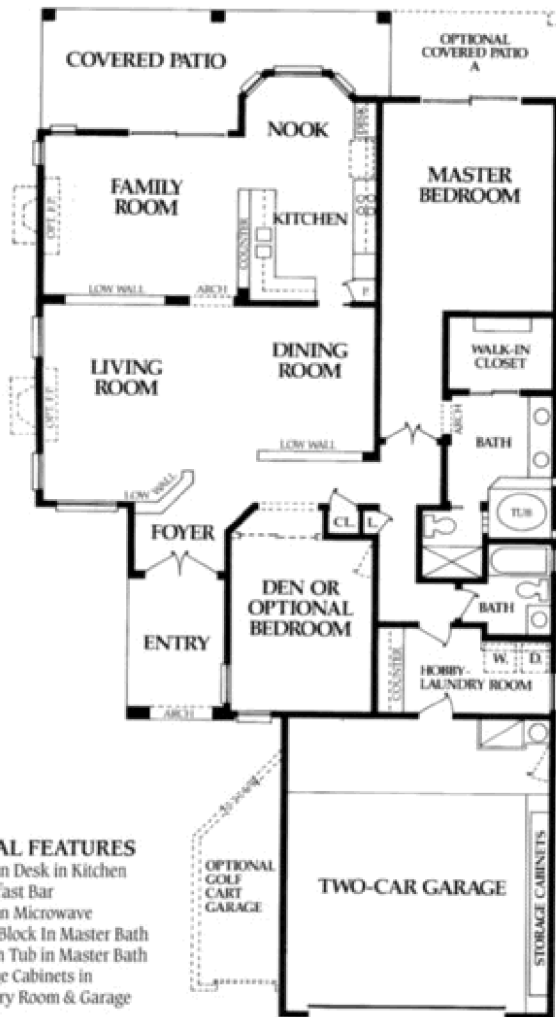

THE FIESTA - Plan 1840

1,844 Livable Square Feet. 1 Bedroom, Den (Optional 2nd Bedroom), 2 Baths.

Exterior Design A

SPECIAL FEATURES

- Built-In Desk in Kitchen
- Breakfast Bar
- Built-In Microwave
- Glass Block In Master Bath
- Roman Tub in Master Bath
- Storage Cabinets in Laundry Room & Garage

Exterior Design B

Exterior Design C

Exterior Design D