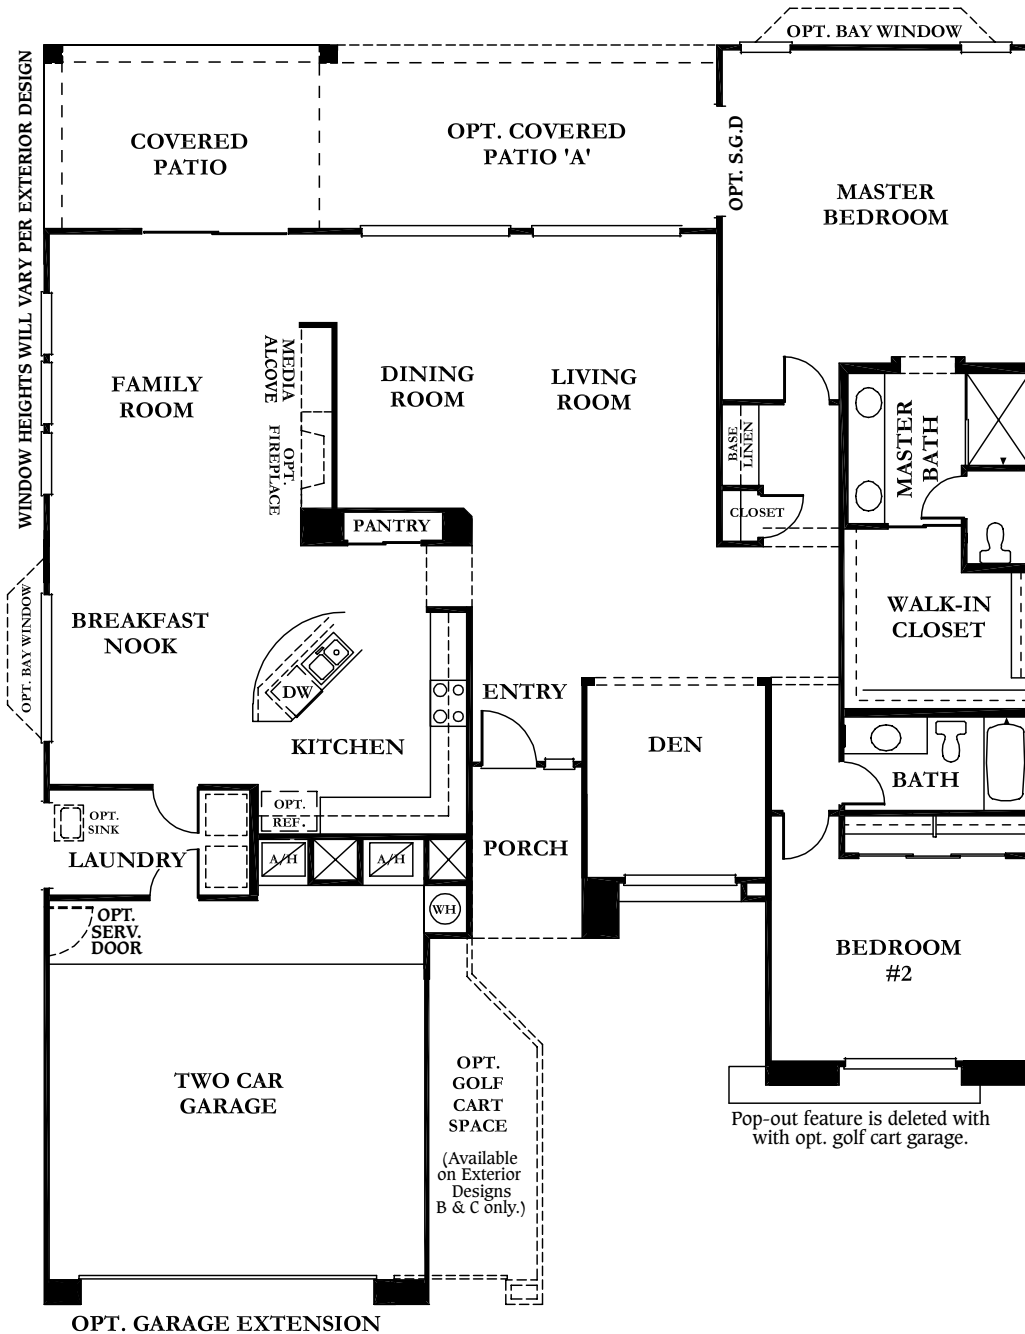

63395 E. Flower Ridge Dr.
Tucson, AZ 85739

Models Open Daily 9-6

800-733-4050

520-825-3030

2 Bedrooms, Den, 2 Baths, 2192 Sq. Ft.

Exterior Design A

Exterior Design B

Exterior Design C

Directions to SaddleBrooke from Tucson International Airport:

Drive North on Tucson Blvd. to Valencia - turn left - approximately 3 miles you'll see the on-ramp to I-19 on your right. Take I-19 to Tucson/I-10 junction. Travel West on I-10 (North towards Phoenix) 12 miles to Ina Road (Exit #248). Exit and turn right on Ina - travel East 6 miles and turn left on Oracle Road. Continue North through the town of Catalina to SaddleBrooke Blvd. and turn right. Continue East 2 miles on SaddleBrooke Blvd. then turn right on MountainView Blvd. and follow signs to the Model Homes.