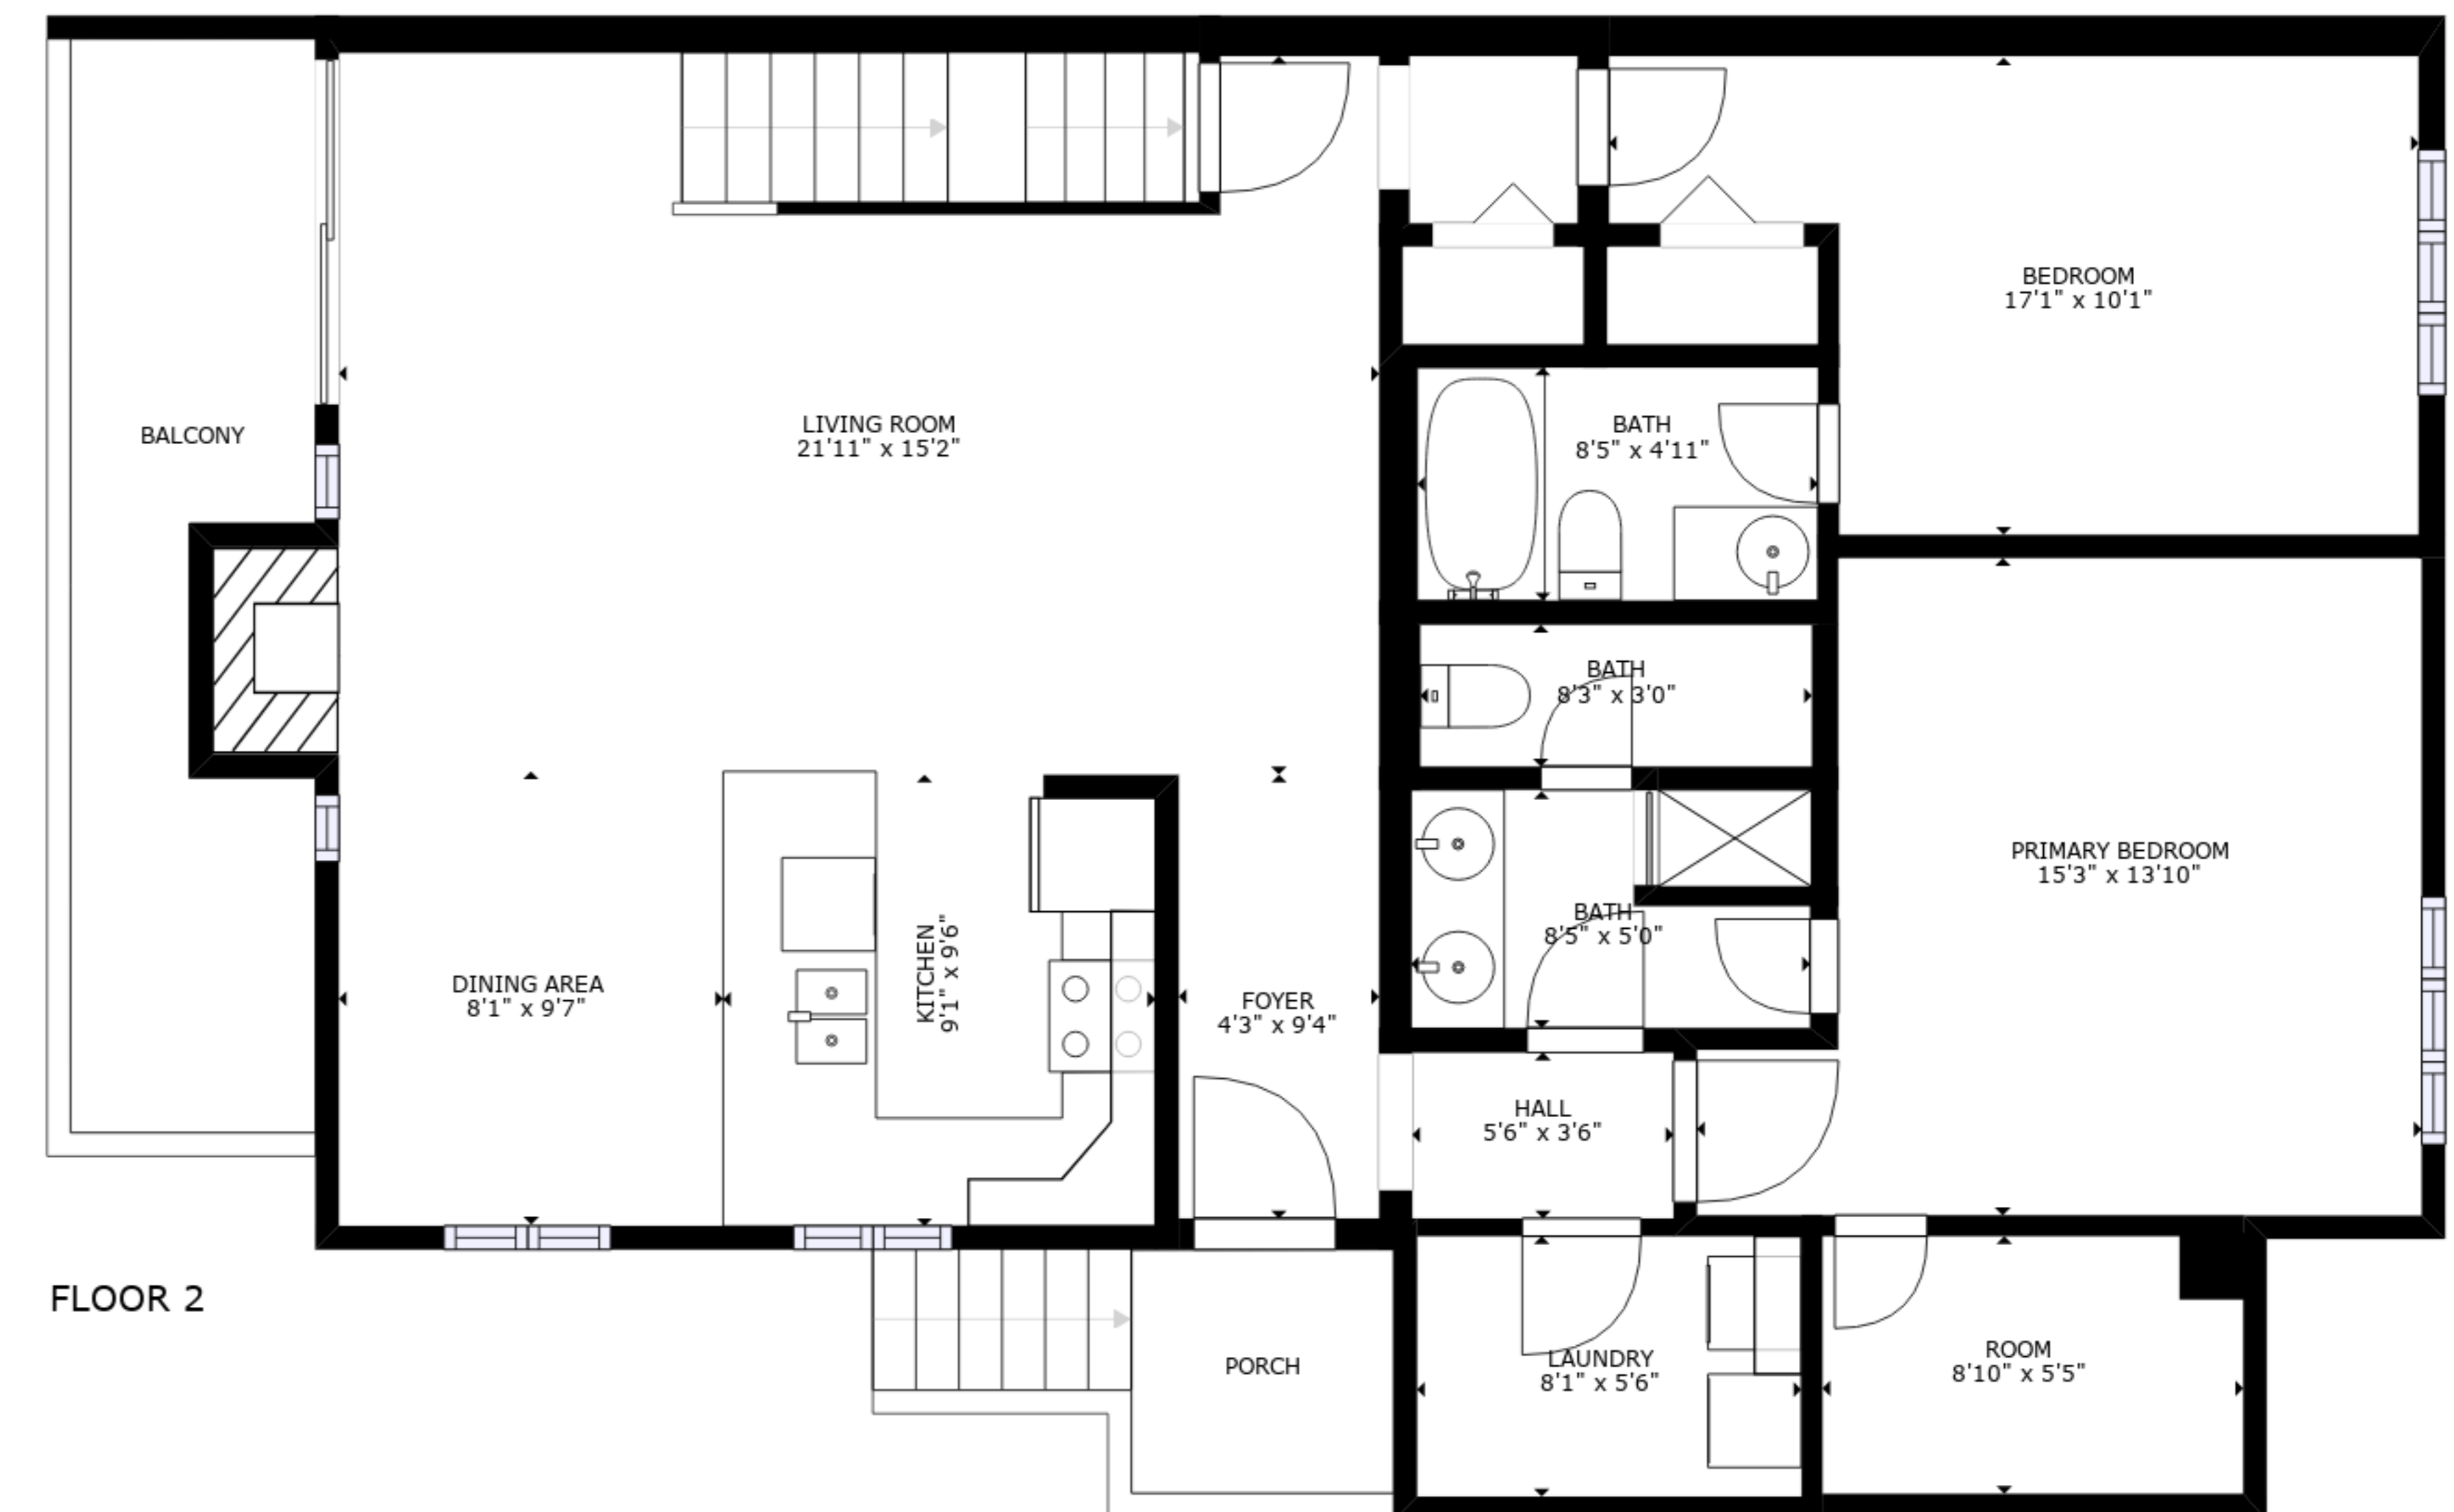

FLOOR 3

FLOOR 1

FLOOR 2

GROSS INTERNAL AREA
 FLOOR 1: 1219 sq. ft, FLOOR 2: 1192 sq. ft
 FLOOR 3: 296 sq. ft, EXCLUDED AREAS:
 BALCONY: 105 sq. ft, PORCH: 28 sq. ft
 TOTAL: 2707 sq. ft

SIZES AND DIMENSIONS ARE APPROXIMATE, ACTUAL MAY VARY.