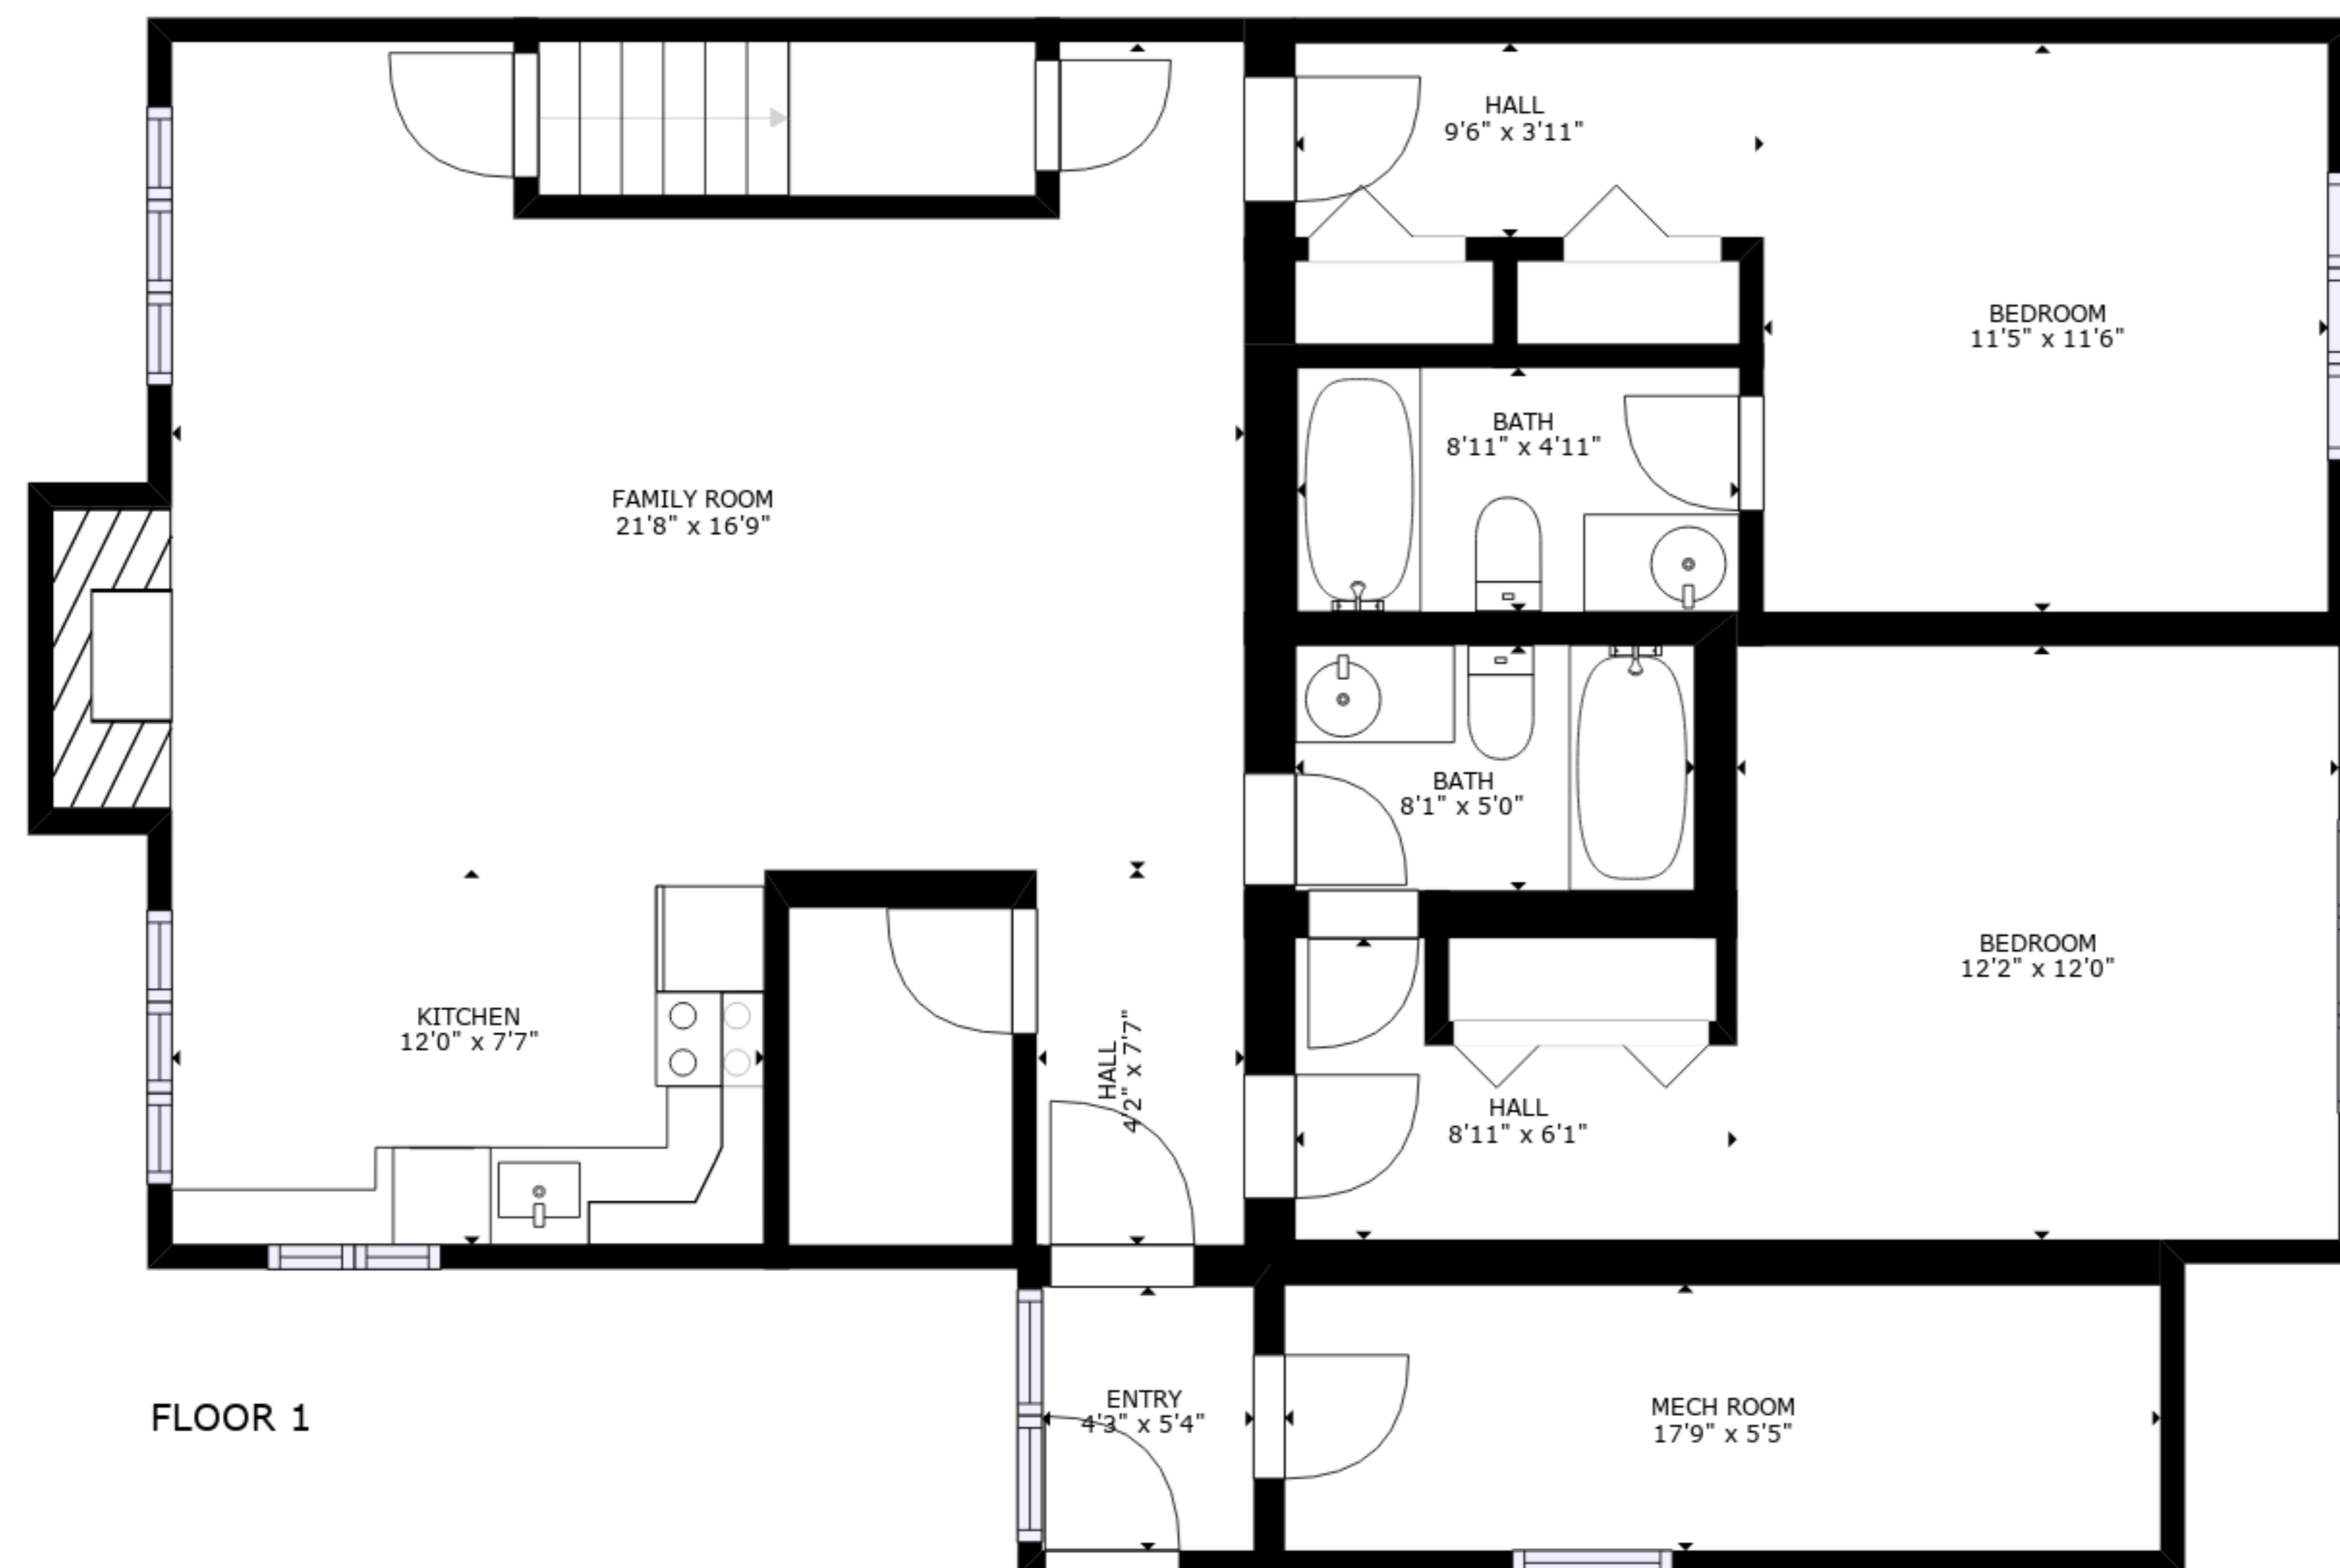

FLOOR 3

FLOOR 1

FLOOR 2

GROSS INTERNAL AREA
 FLOOR 1: 1219 sq. ft, FLOOR 2: 1192 sq. ft
 FLOOR 3: 296 sq. ft, EXCLUDED AREAS:
 BALCONY: 105 sq. ft, PORCH: 28 sq. ft
 TOTAL: 2707 sq. ft

SIZES AND DIMENSIONS ARE APPROXIMATE, ACTUAL MAY VARY.