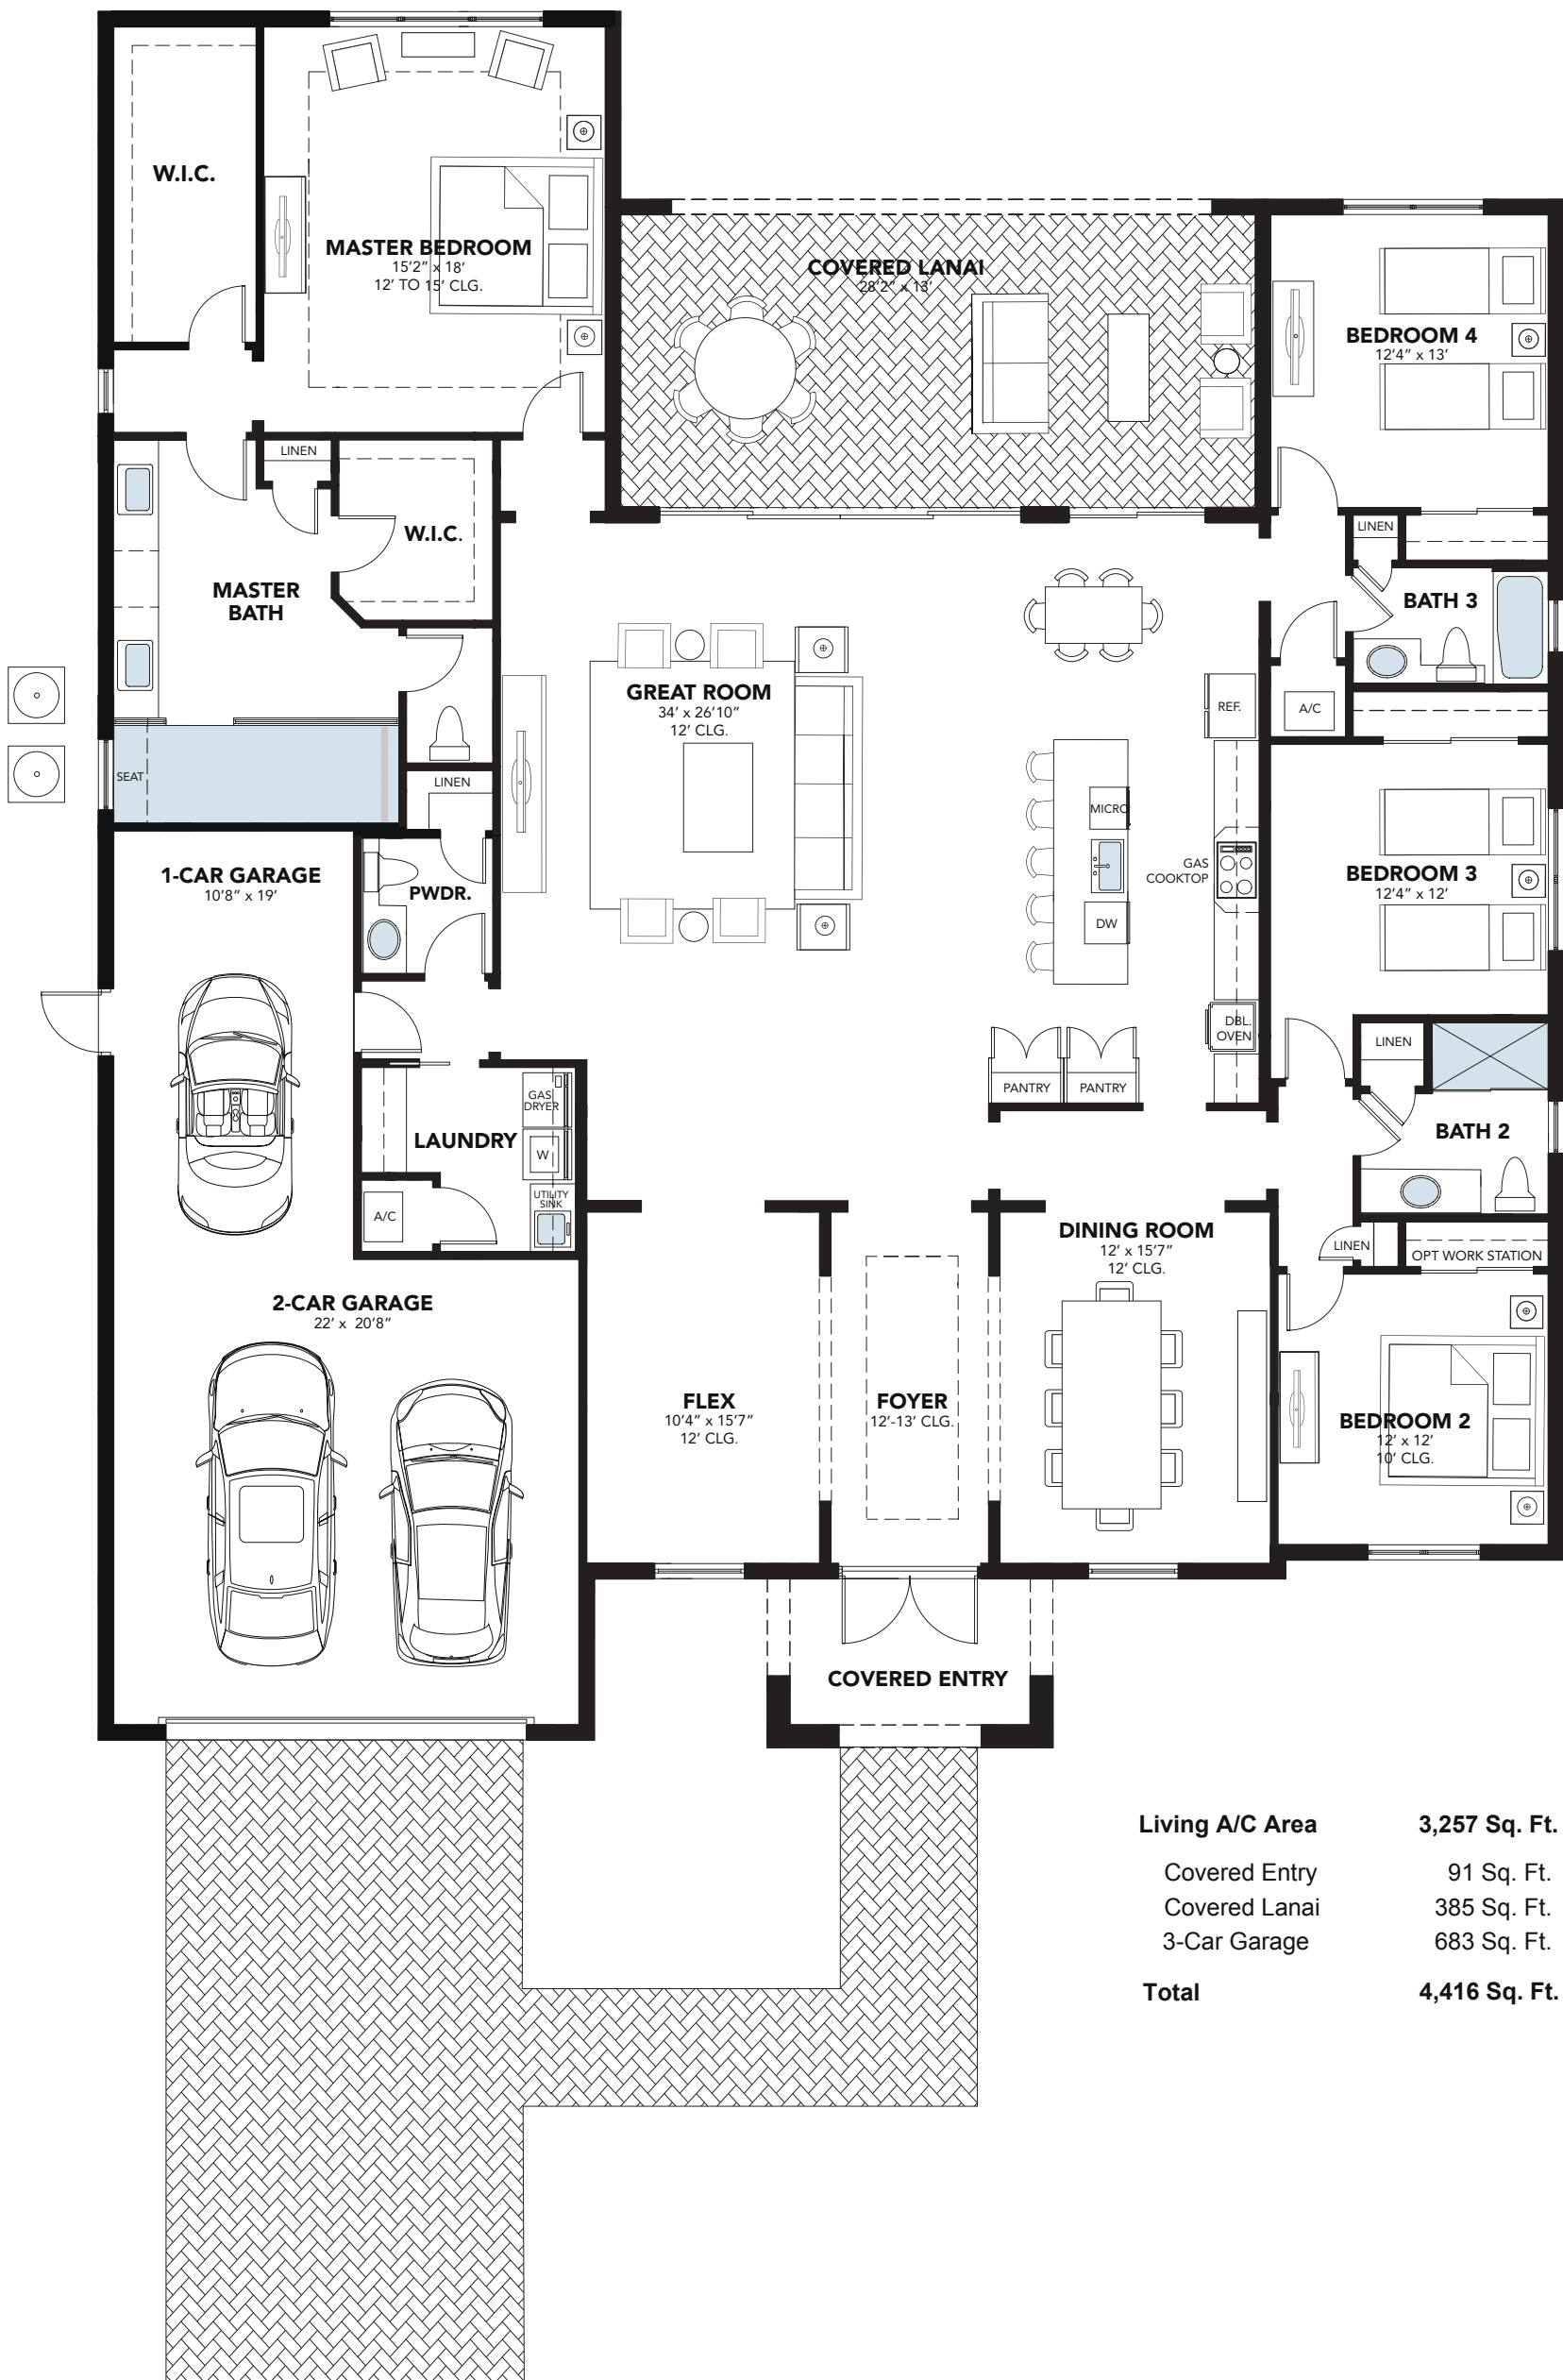

# The Eleuthera

4 BEDROOMS, 3.5 BATHS, FLEX ROOM, 3-CAR GARAGE

Living A/C Area	3,257 Sq. Ft.
Covered Entry	91 Sq. Ft.
Covered Lanai	385 Sq. Ft.
3-Car Garage	683 Sq. Ft.
<b>Total</b>	<b>4,416 Sq. Ft.</b>