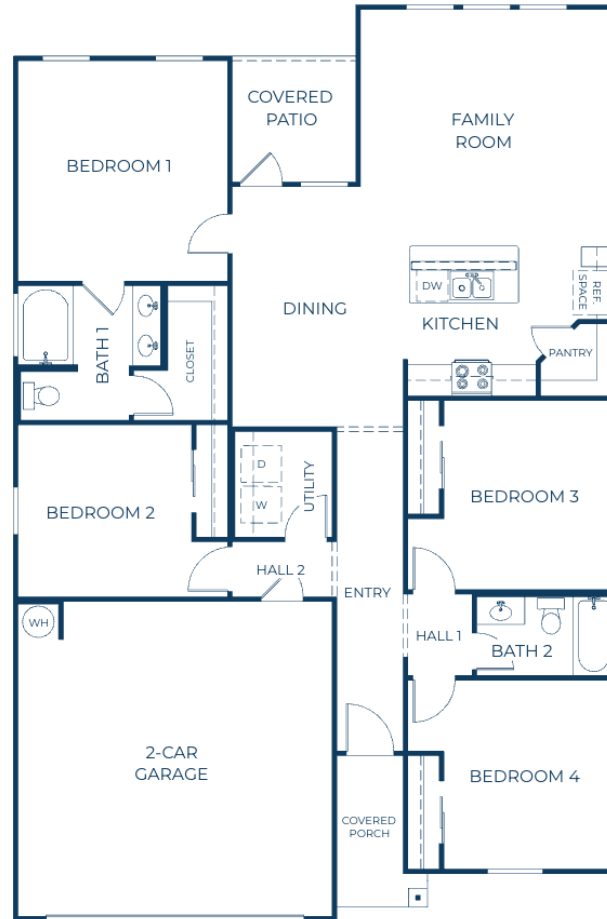

BLAKELY

4 Bedrooms
 2 Baths
 1,604 sq. ft.
 2 - Car Garage

ELEVATION 100

Elevation 100

Elevation 200