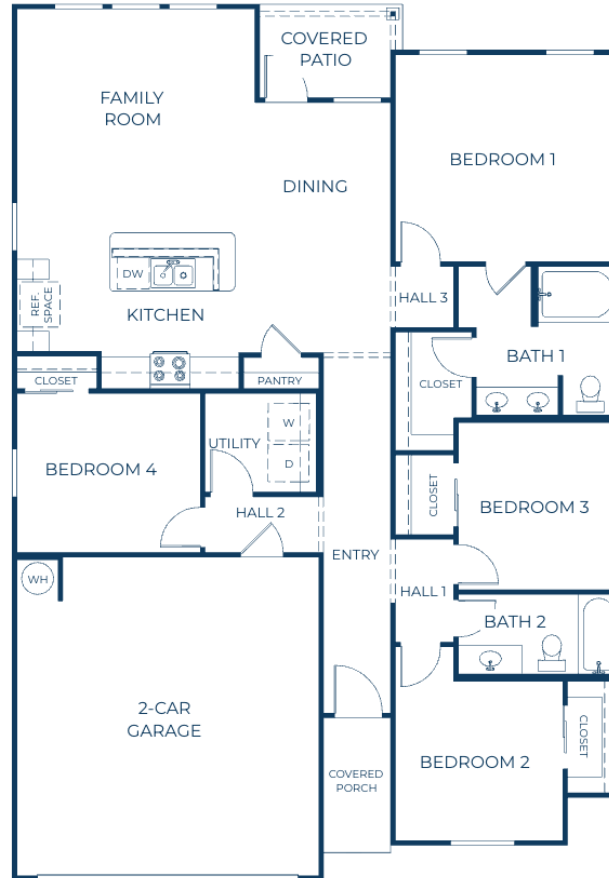

CADEN

4 Bedrooms
 2 Baths
 1,545 sq. ft.
 2 - Car Garage

ELEVATION 100

Elevation 100

Elevation 200