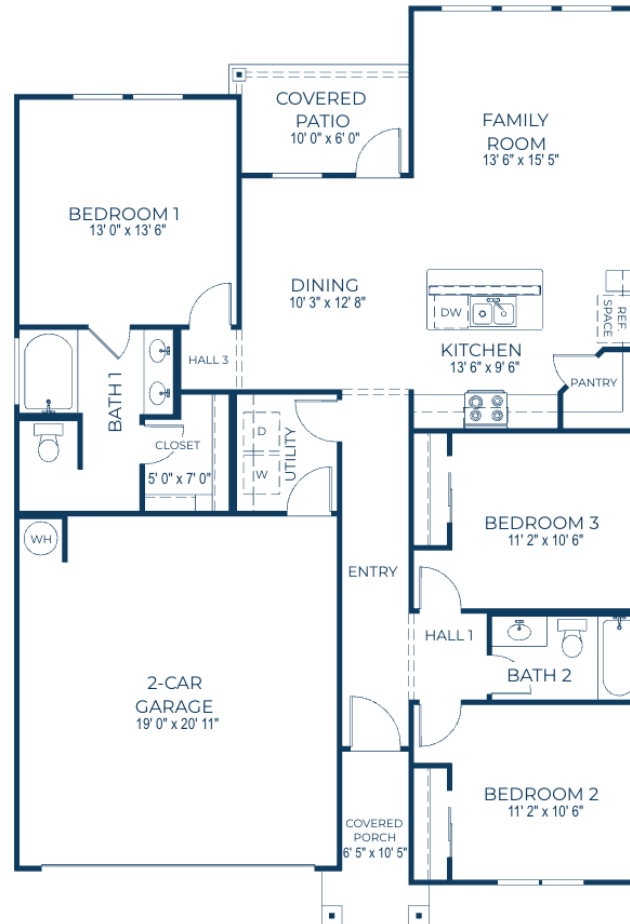

RILEY
 3 Bedrooms
 2 Baths
 1,358 sq. ft.
 2 - Car Garage

ELEVATION 100

Elevation 100

Elevation 200