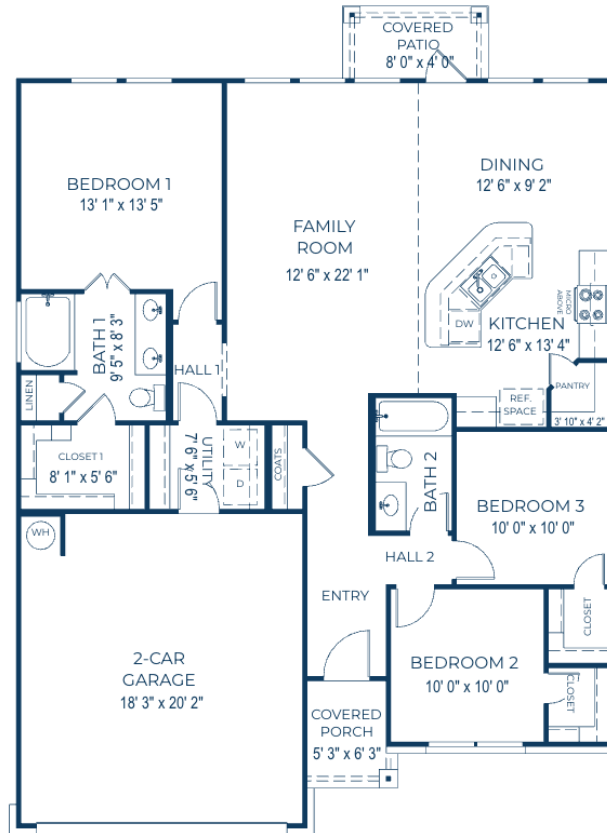

SOPHIE

3 Bedrooms
 2 Baths
 1,404 sq. ft.
 2 - Car Garage

ELEVATION 400

Elevation 400

Elevation 500

Elevation 600