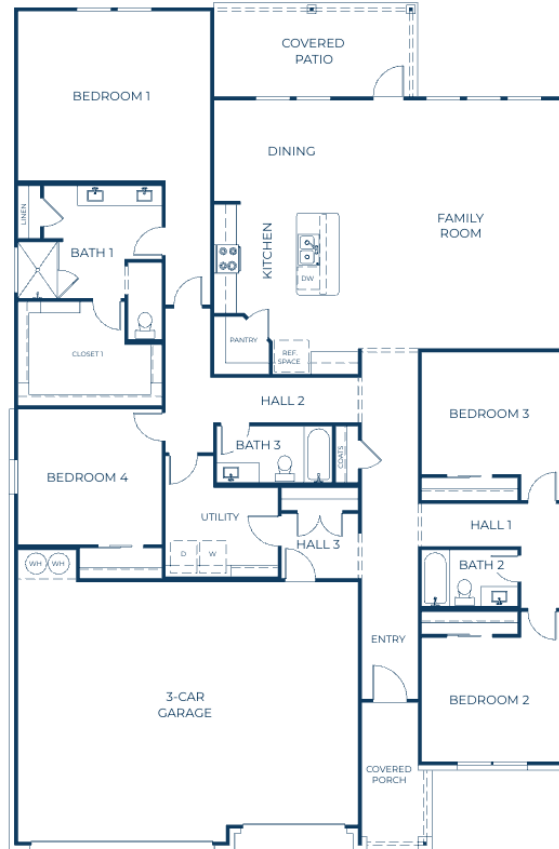

COURAGE

- 4 Bedrooms
- 3 Baths
- 2,491 sq. ft
- 3 Car Garage

ELEVATION 100
FLOOR PLAN

Elevation 100

Elevation 200