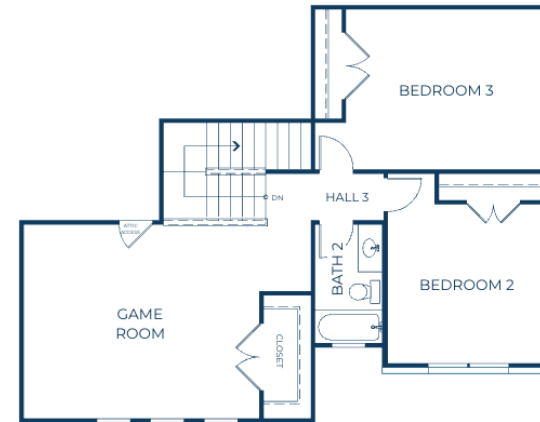

FULLER III
 4 Bedrooms
 3 Baths
 2,432 sq. ft
 3 Car Garage

ELEVATION 100
FIRST FLOOR

ELEVATION 100
SECOND FLOOR

Elevation 100

Elevation 200

Elevation 300