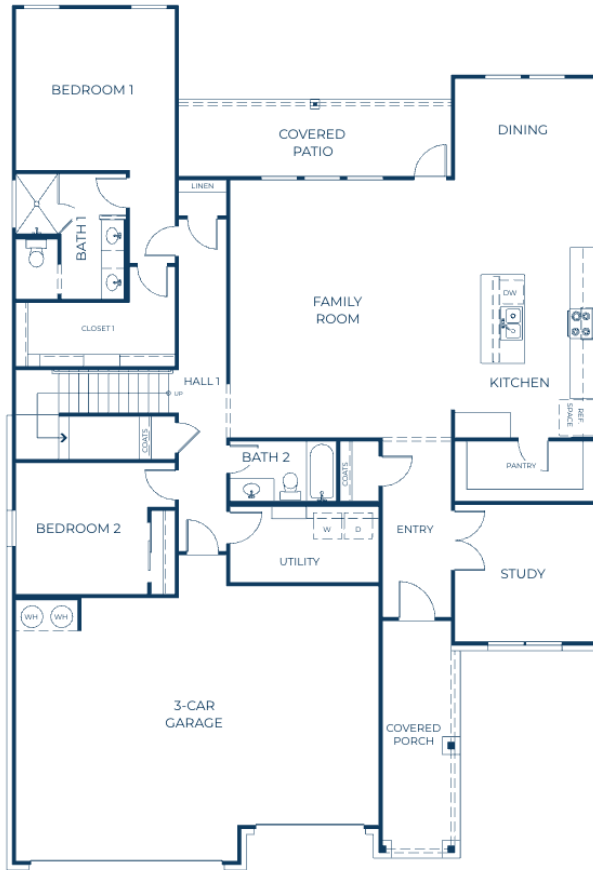

HERO
 6 Bedrooms
 4 Baths
 3,602 sq. ft
 3 Car Garage

ELEVATION 100
 FIRST FLOOR

ELEVATION 100
 SECOND FLOOR

Elevation 100

Elevation 200