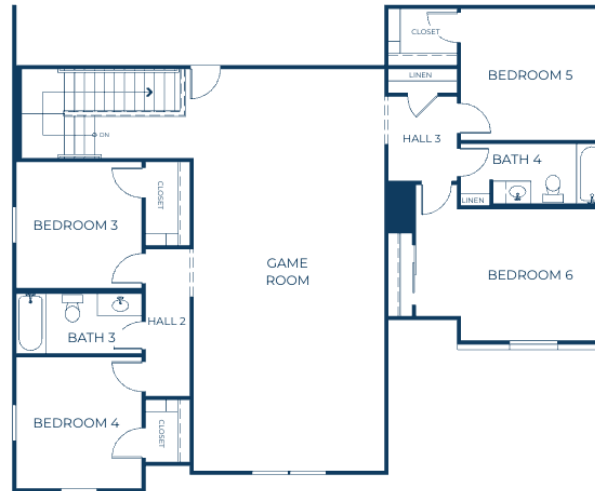

HERO
 6 Bedrooms
 4 Baths
 3,602 sq. ft
 3 Car Garage

ELEVATION 100
 FIRST FLOOR

ELEVATION 100
 SECOND FLOOR

Elevation 100

Elevation 200