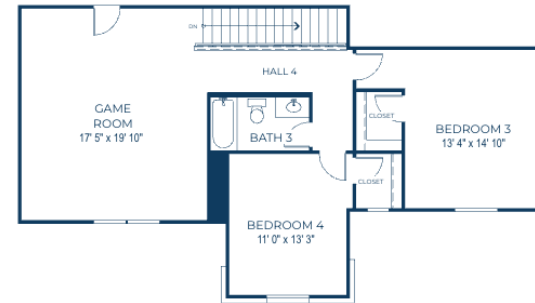

HONOR  
 4 Bedrooms  
 3 Baths  
 2,886 sq. ft  
 3 Car Garage

ELEVATION 100  
 FIRST FLOOR

ELEVATION 100  
 SECOND FLOOR

Elevation 100

Elevation 200