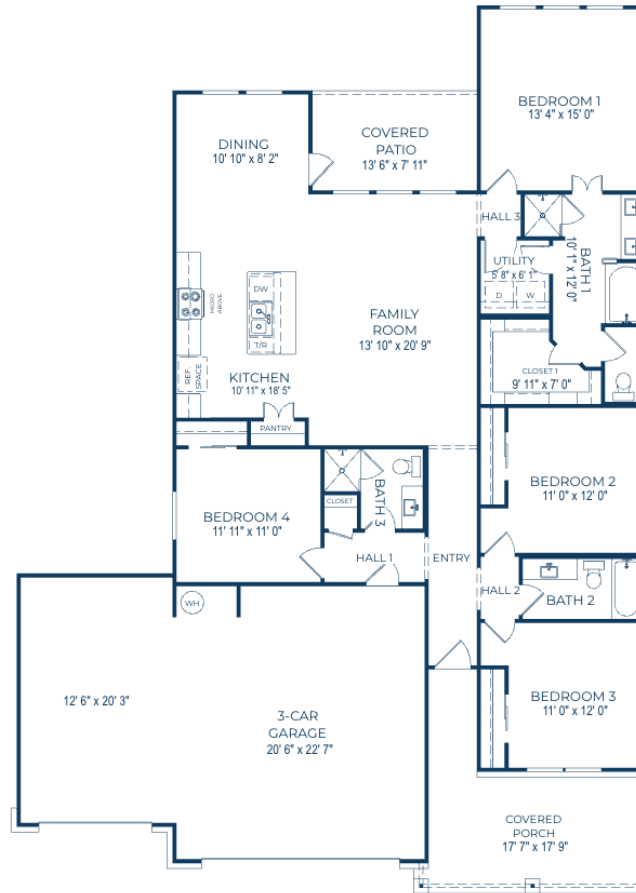

## NEWPORT III

4 Bedrooms

3 Baths

1,833 sq. ft

3 Car Garage

Elevation 100

Elevation 200

Elevation 300

ELEVATION 100