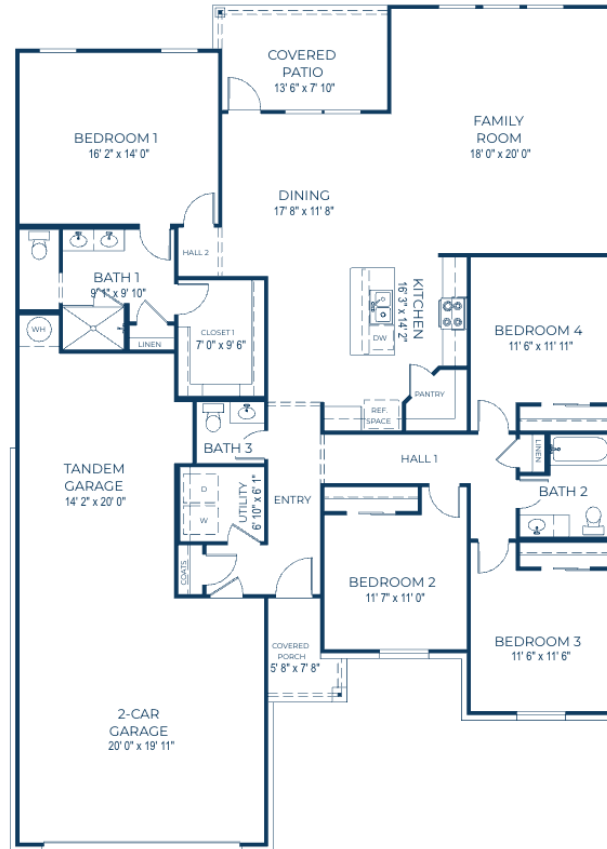

PATRIOT

- 4 Bedrooms
- 3 Baths
- 2,100 sq. ft
- 3 Car Garage

ELEVATION 100
FLOOR PLAN

Elevation 100

Elevation 200