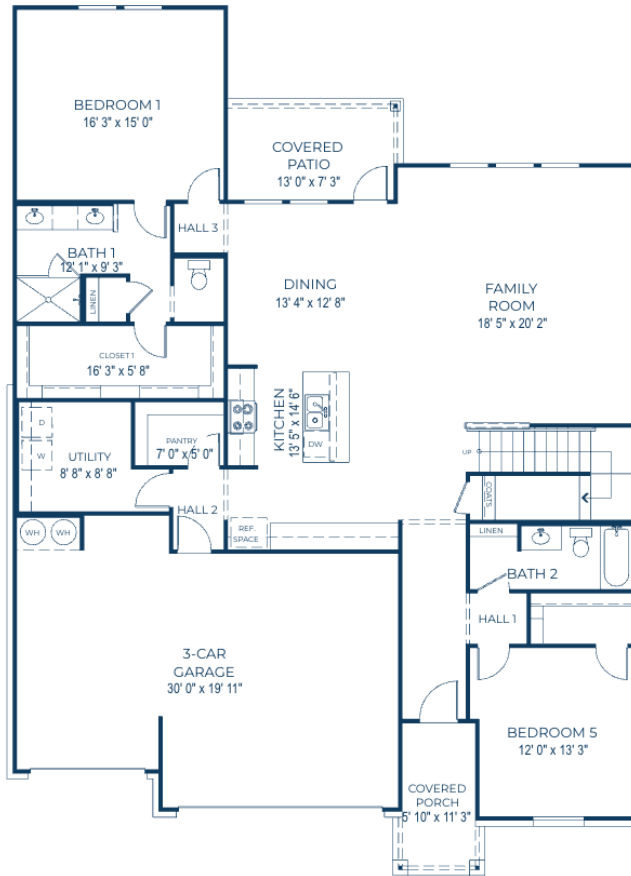

VALOR
 5 Bedrooms
 4 Baths
 3,239 sq. ft
 3 Car Garage

ELEVATION 100
 FIRST FLOOR

ELEVATION 100
 SECOND FLOOR

Elevation 100

Elevation 200