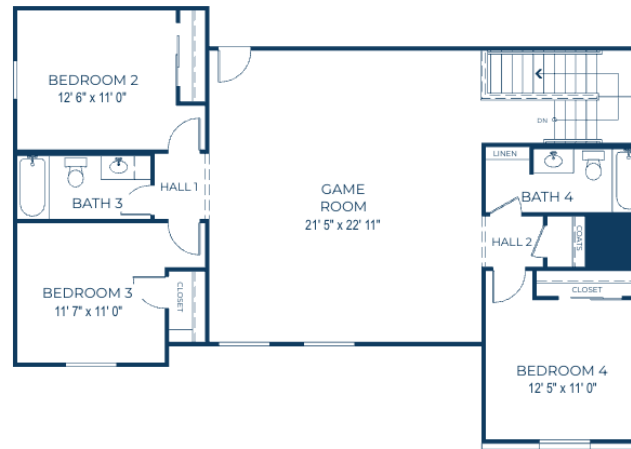

VALOR
 5 Bedrooms
 4 Baths
 3,239 sq. ft
 3 Car Garage

ELEVATION 100
 FIRST FLOOR

ELEVATION 100
 SECOND FLOOR

Elevation 100

Elevation 200