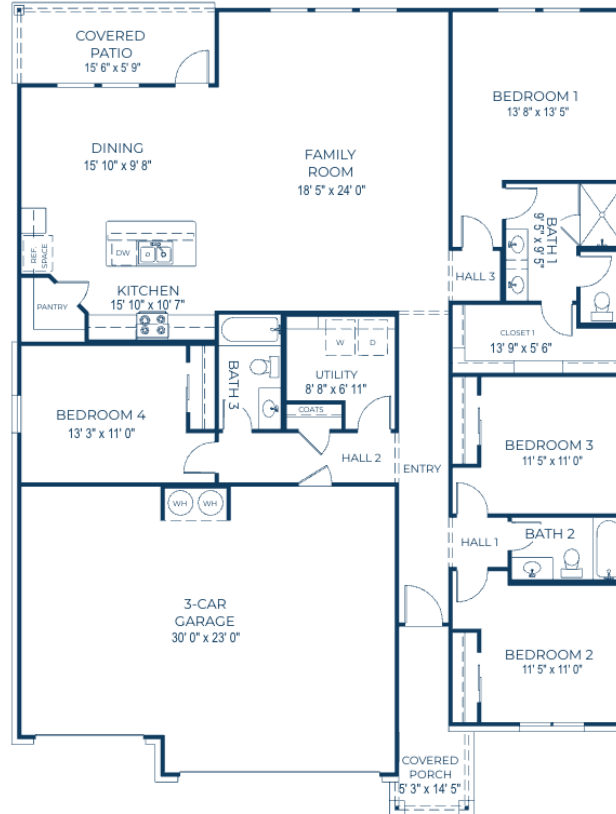

WARRIOR

- 4 Bedrooms
- 3 Baths
- 2,114 sq. ft
- 3 Car Garage

ELEVATION 100
FLOOR PLAN

Elevation 100

Elevation 200