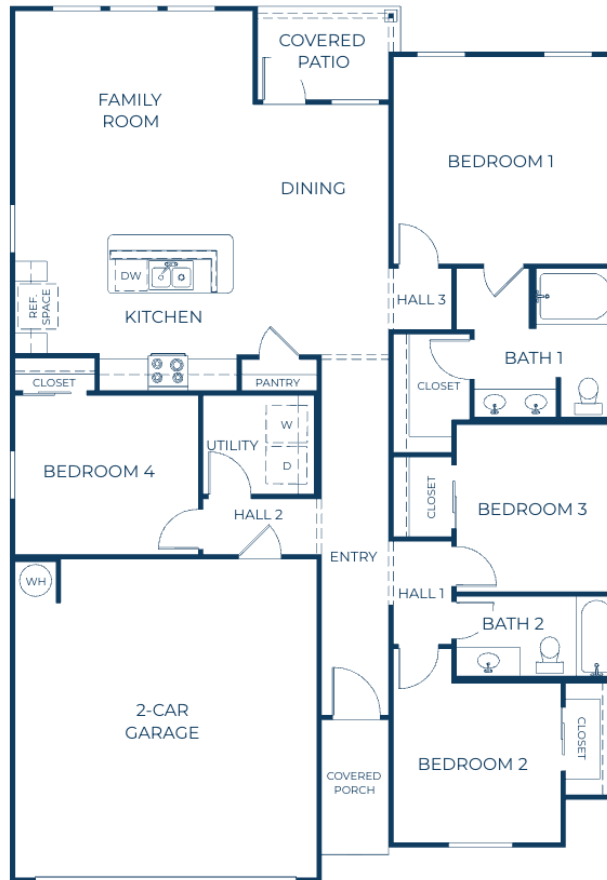

CODA
 4 Bedrooms
 2 Baths
 1,545 sq. ft
 2 Garages

ELEVATION 100

Elevation 100

Elevation 200