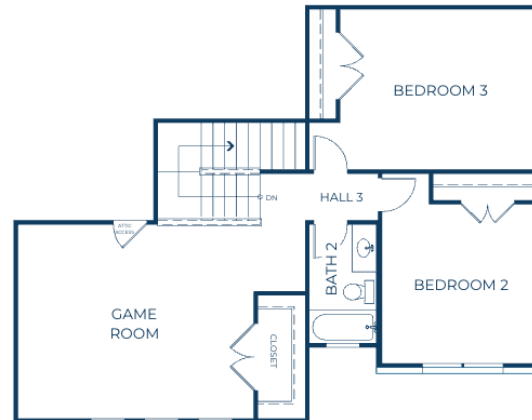

FULLER

4 Bedrooms
 3 Baths
 2,432 sq. ft
 2 Car Garage

ELEVATION 100
 FIRST FLOOR

ELEVATION 100
 SECOND FLOOR

Elevation 150

Elevation 250

Elevation 350