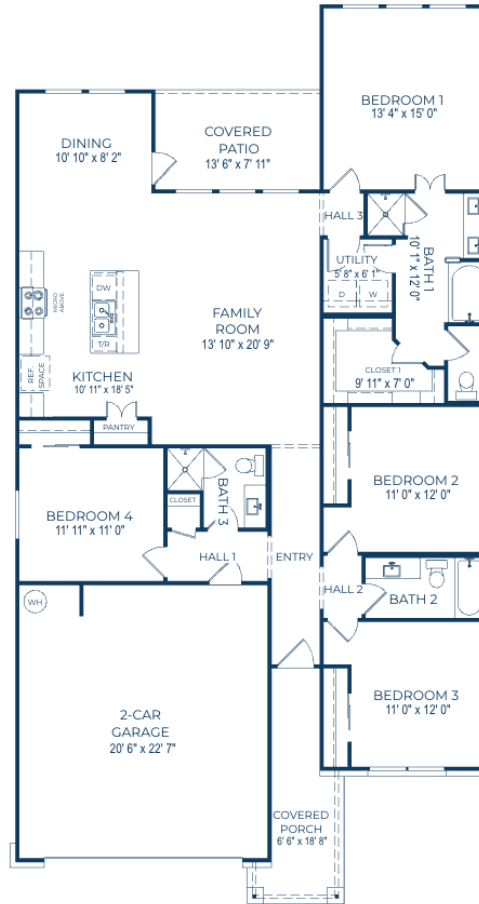

NEWPORT
 4 Bedrooms
 3 Baths
 1,833 sq. ft
 2 Car Garage

ELEVATION 100

Elevation 100

Elevation 200

Elevation 300