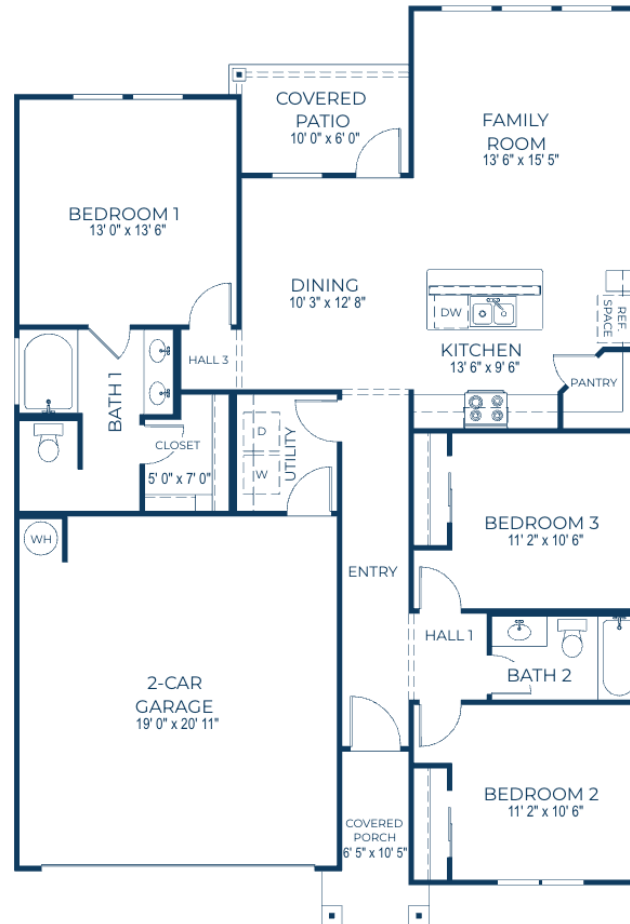

**RENEE**

3 Bedrooms  
 2 Baths  
 1,358 sq. ft  
 2 Garages

ELEVATION 100

Elevation 100

Elevation 200