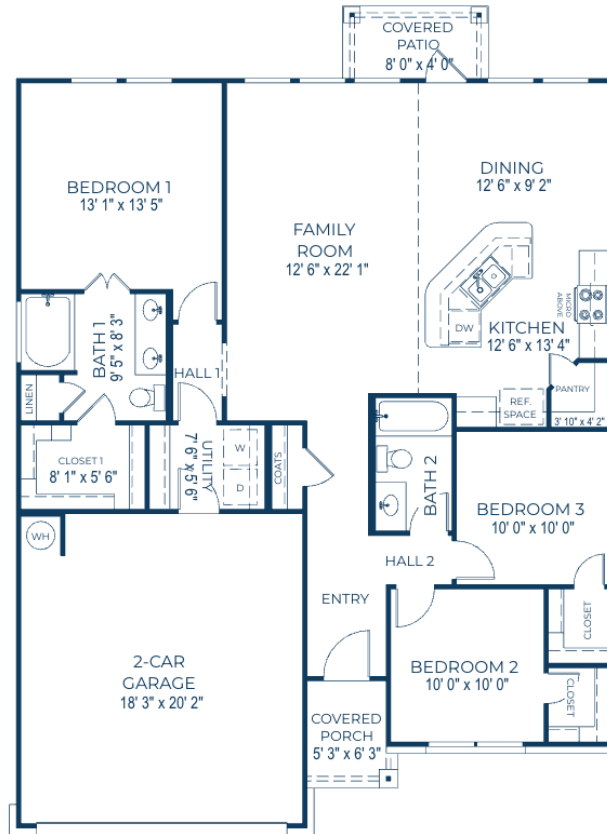

SABLE

3 Bedrooms
 2 Baths
 1,404 sq. ft
 2 Car Garage

ELEVATION 100

Elevation 100

Elevation 200

Elevation 300