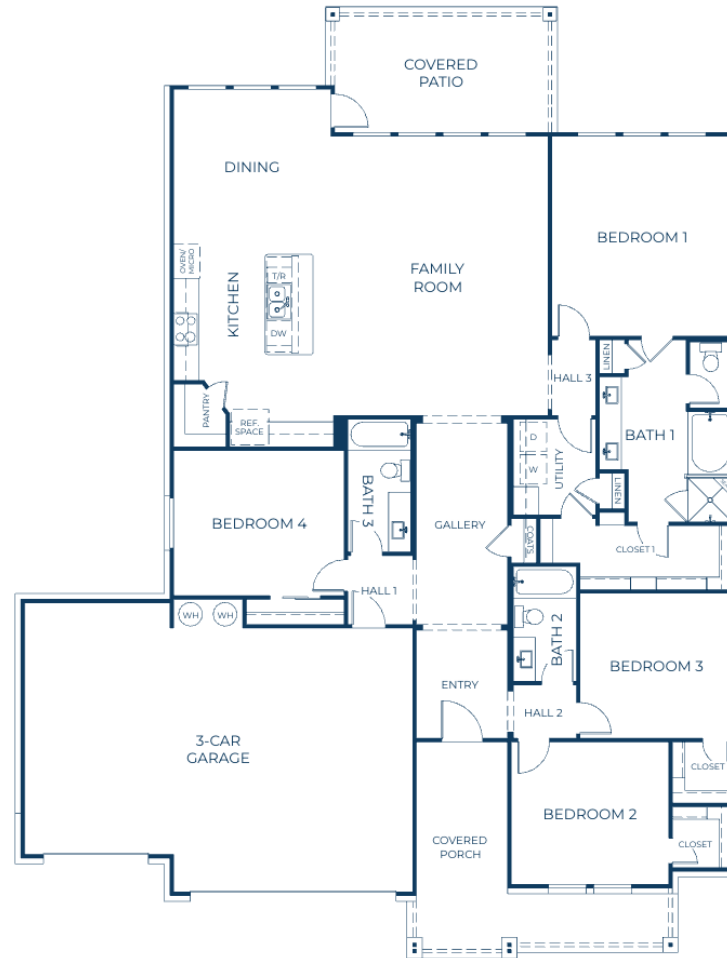

Everhart
 4 Bedrooms
 3 Baths
 2,300 sq. ft
 3 Car Garage

ELEVATION 150

Elevation 150

Elevation 250

Elevation 350