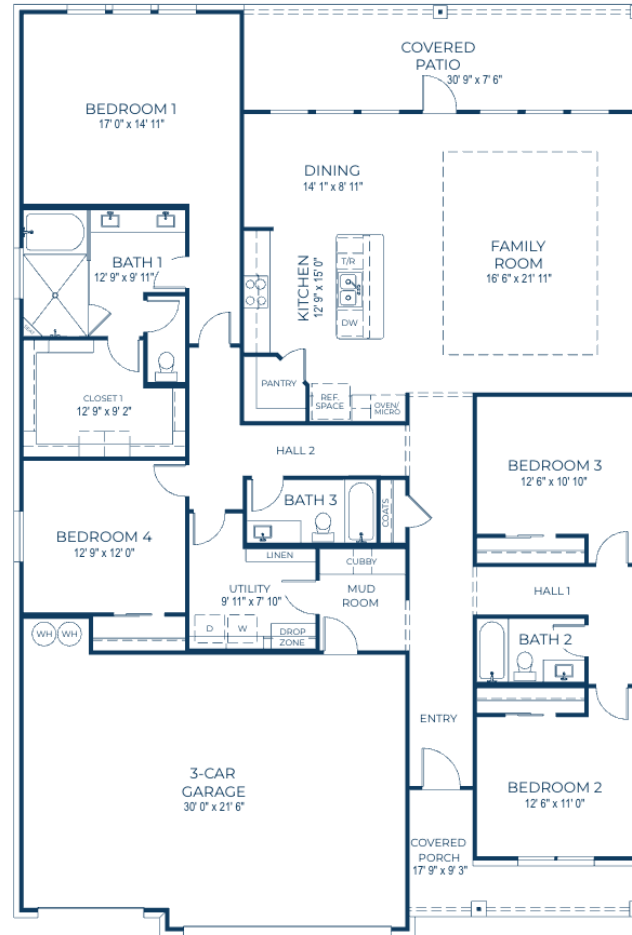

Ruffin
 4 Bedrooms
 3 Baths
 2,459 sq. ft
 3 Car Garage

ELEVATION 100

Elevation 100

Elevation 200

Elevation 300