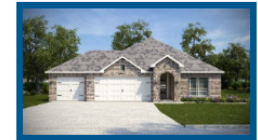

**Violet**

- 4 Bedrooms
- 2 Baths
- 2,000 sq. ft
- 3 Car Garage

ELEVATION 150

Elevation 150

Elevation 250

Elevation 450