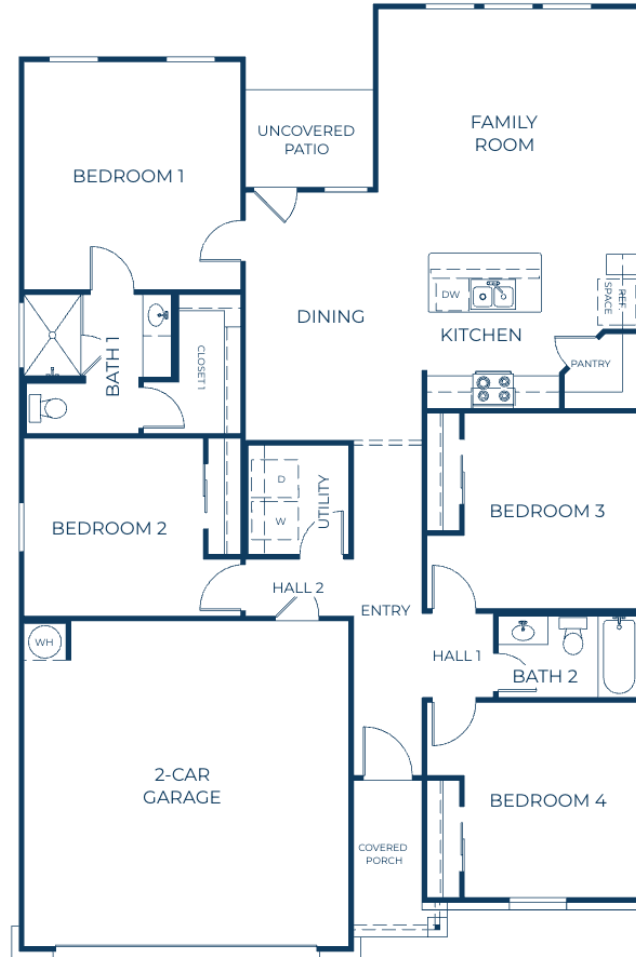

Bandera
 4 Bedrooms
 2 Baths
 1,604 sq. ft.
 2 - Car Garage

ELEVATION 100
FLOOR PLAN

Elevation 100

Elevation 200