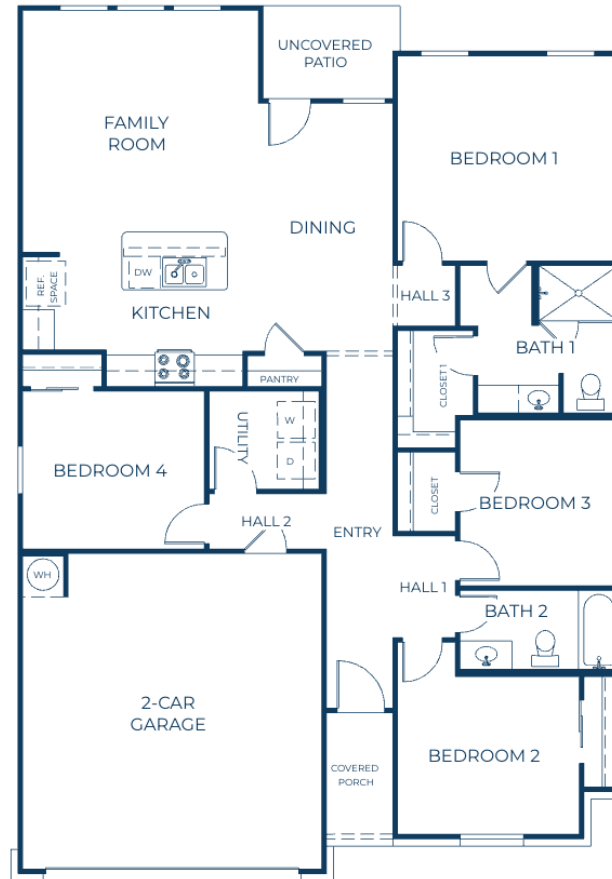

Colorado

4 Bedrooms
2 Baths
1,545 sq. ft.
2 - Car Garage

ELEVATION 100
FLOOR PLAN

Elevation 100

Elevation 200