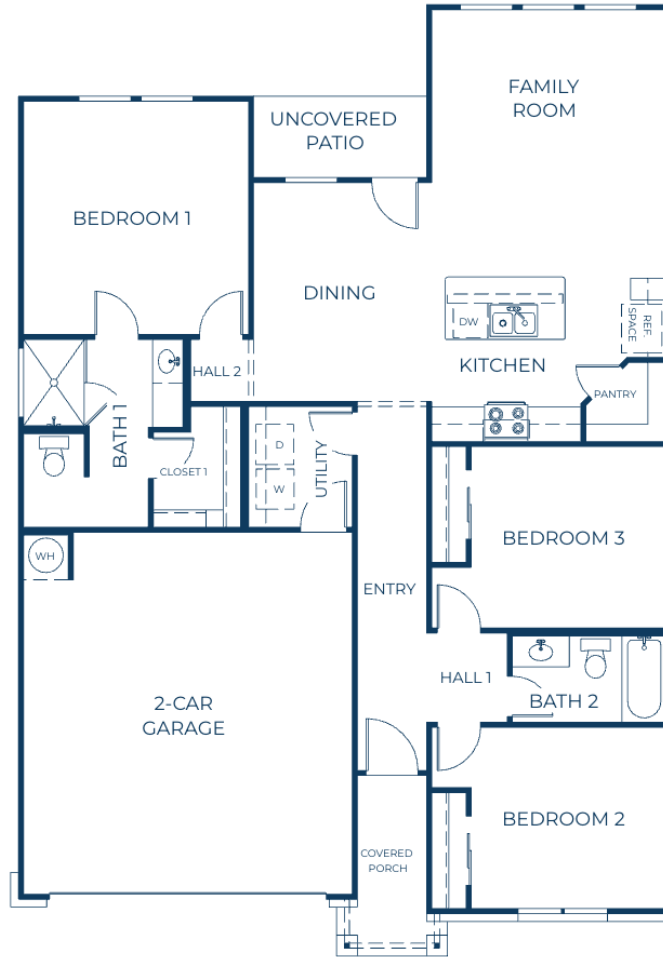

**Frio**  
 3 Bedrooms  
 2 Baths  
 1,358 sq. ft.  
 2 - Car Garage

ELEVATION 100  
FLOOR PLAN

Elevation 100

Elevation 200