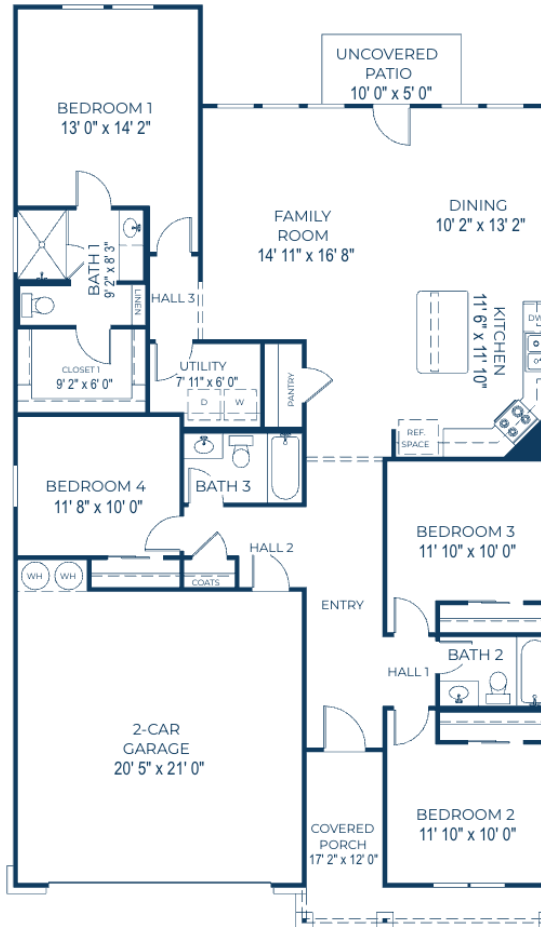

Gruene
 4 Bedrooms
 3 Baths
 1,783 sq. ft.
 2 - Car Garage

ELEVATION 100
 FLOOR PLAN

Elevation 100

Elevation 200