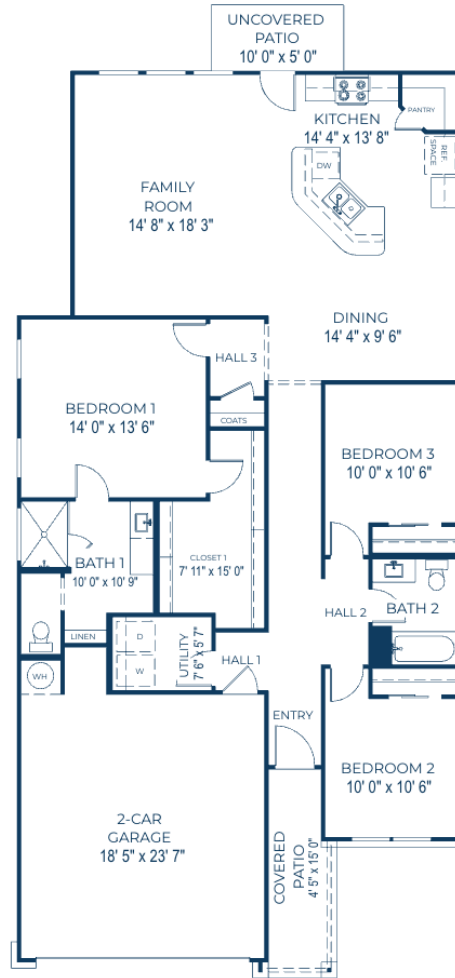

Marfa

- 3 Bedrooms
- 2 Baths
- 1,645 sq. ft.
- 2 - Car Garage

ELEVATION 100
FLOOR PLAN

Elevation 100

Elevation 200