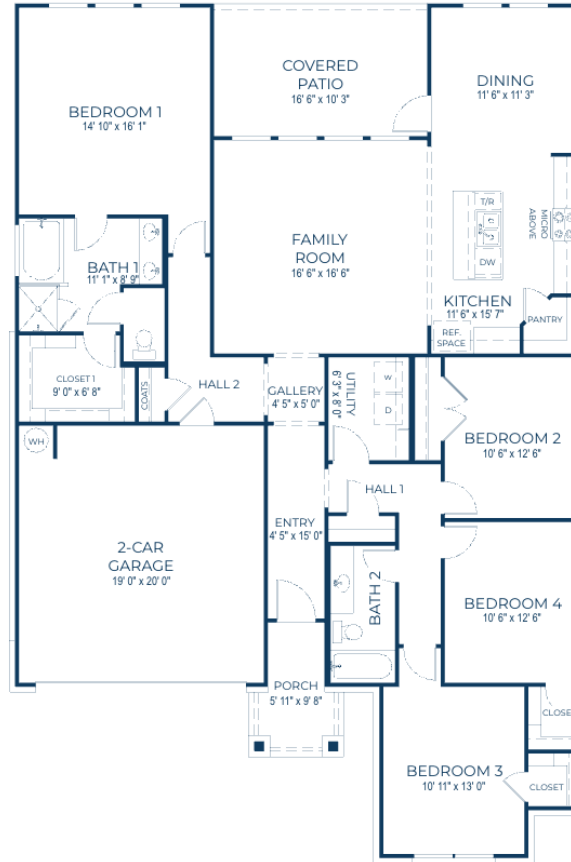

**Griffon**

4 Bedrooms  
2 Baths  
1,984 sq. ft  
2 Car Garage

ELEVATION 100  
FIRST FLOOR

Elevation 100

Elevation 200

Elevation 300