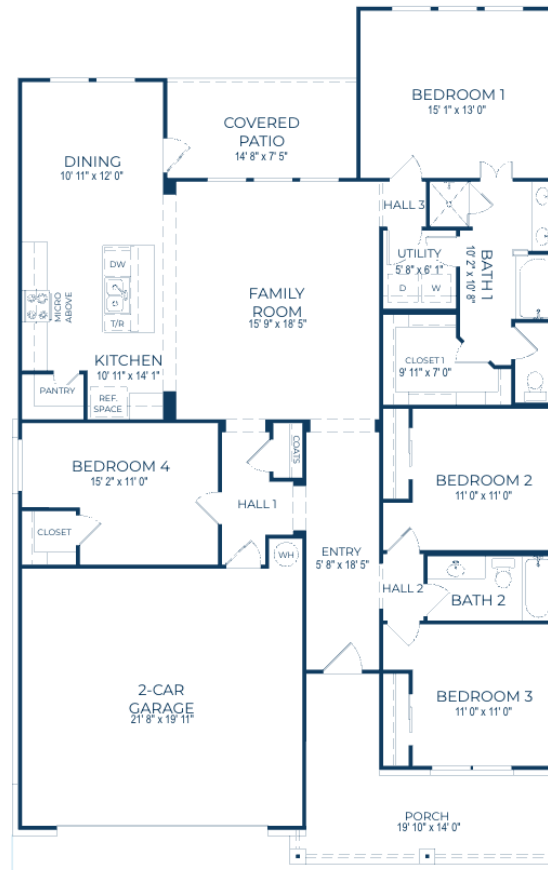

Porter  
 4 Bedrooms  
 2 Baths  
 1,857 sq. ft  
 2 Car Garage

ELEVATION 100  
 FIRST FLOOR

Elevation 100

Elevation 200

Elevation 300