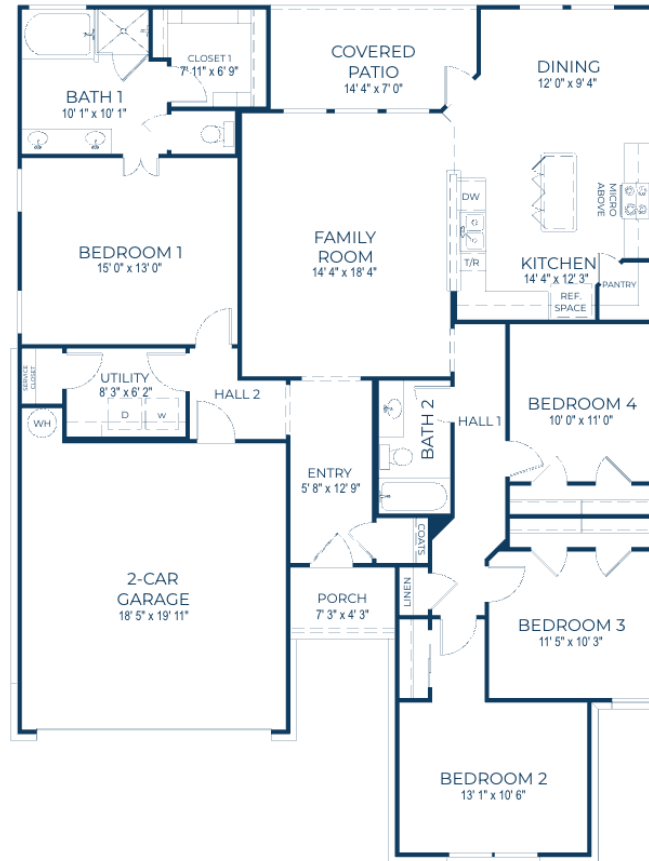

Rivington

4 Bedrooms
2 Baths
1,834 sq. ft
2 Car Garage

ELEVATION 100
FIRST FLOOR

Elevation 100

Elevation 200

Elevation 300