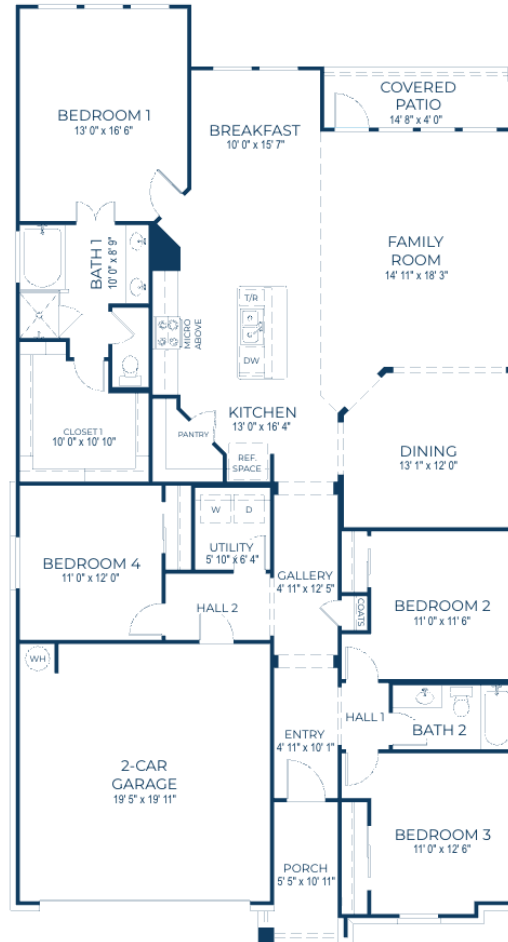

Westin

- 4 Bedrooms
- 2 Baths
- 2,118 sq. ft
- 2 Car Garage

ELEVATION 150
FIRST FLOOR

Elevation 150

Elevation 450