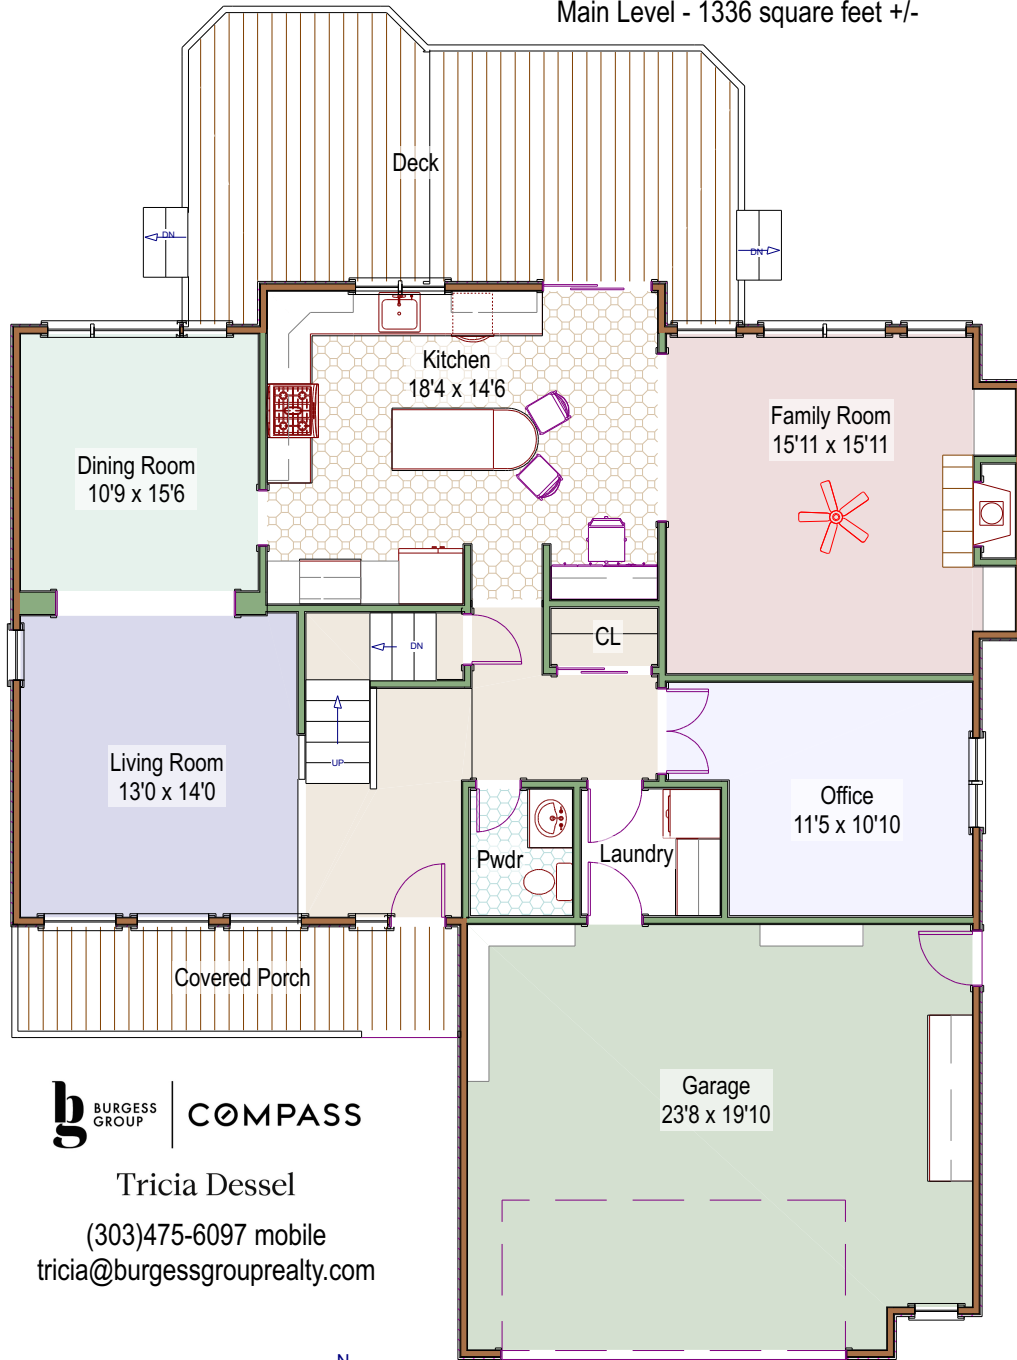

5386 Deer Creek Court
Boulder, Colorado

Main Level - 1336 square feet +/-