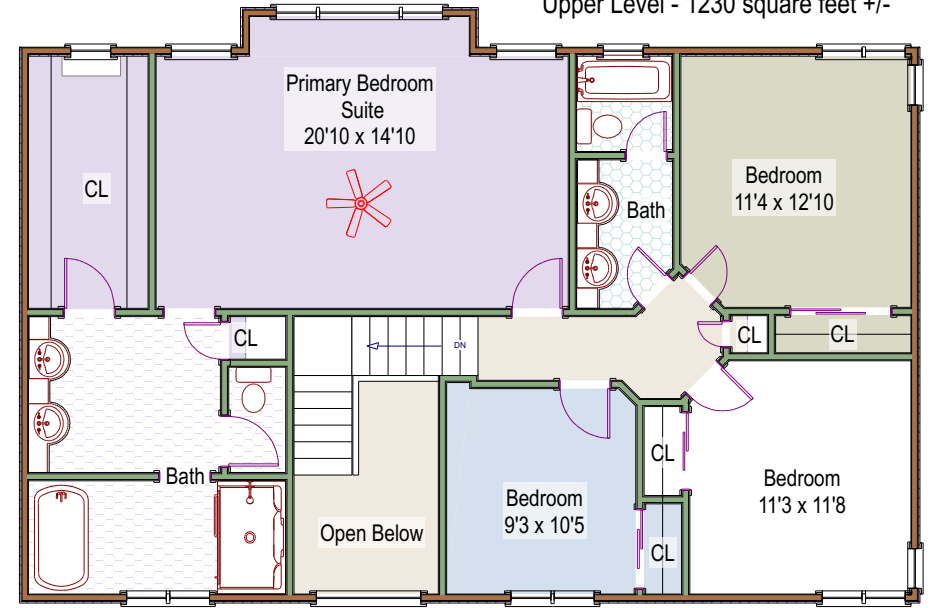

Upper Level - 1230 square feet +/-