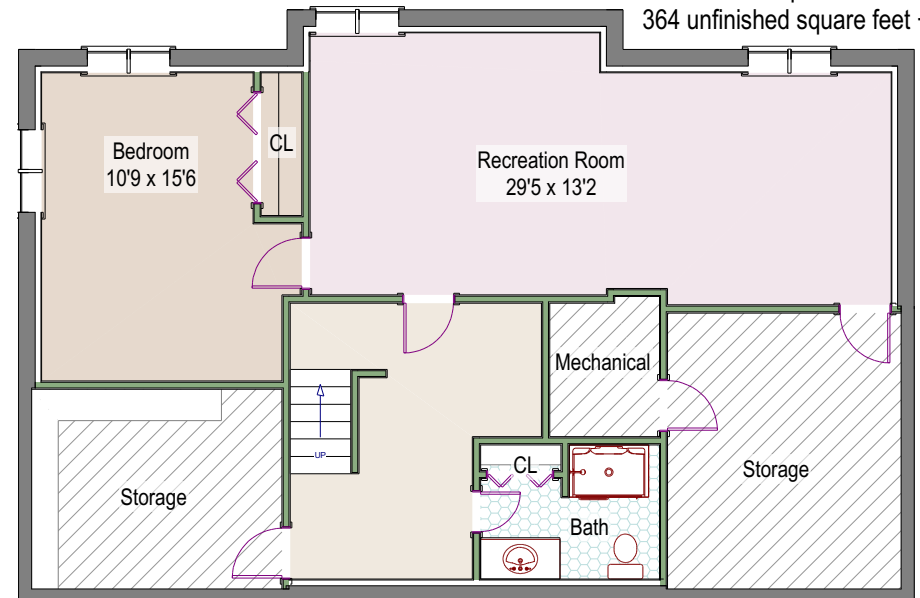

Lower Level - 1307 square feet +/-
943 finished square feet +/-
364 unfinished square feet +/-

Tricia Dessel
(303)475-6097 mobile
tricia@burgessgrouprealty.com