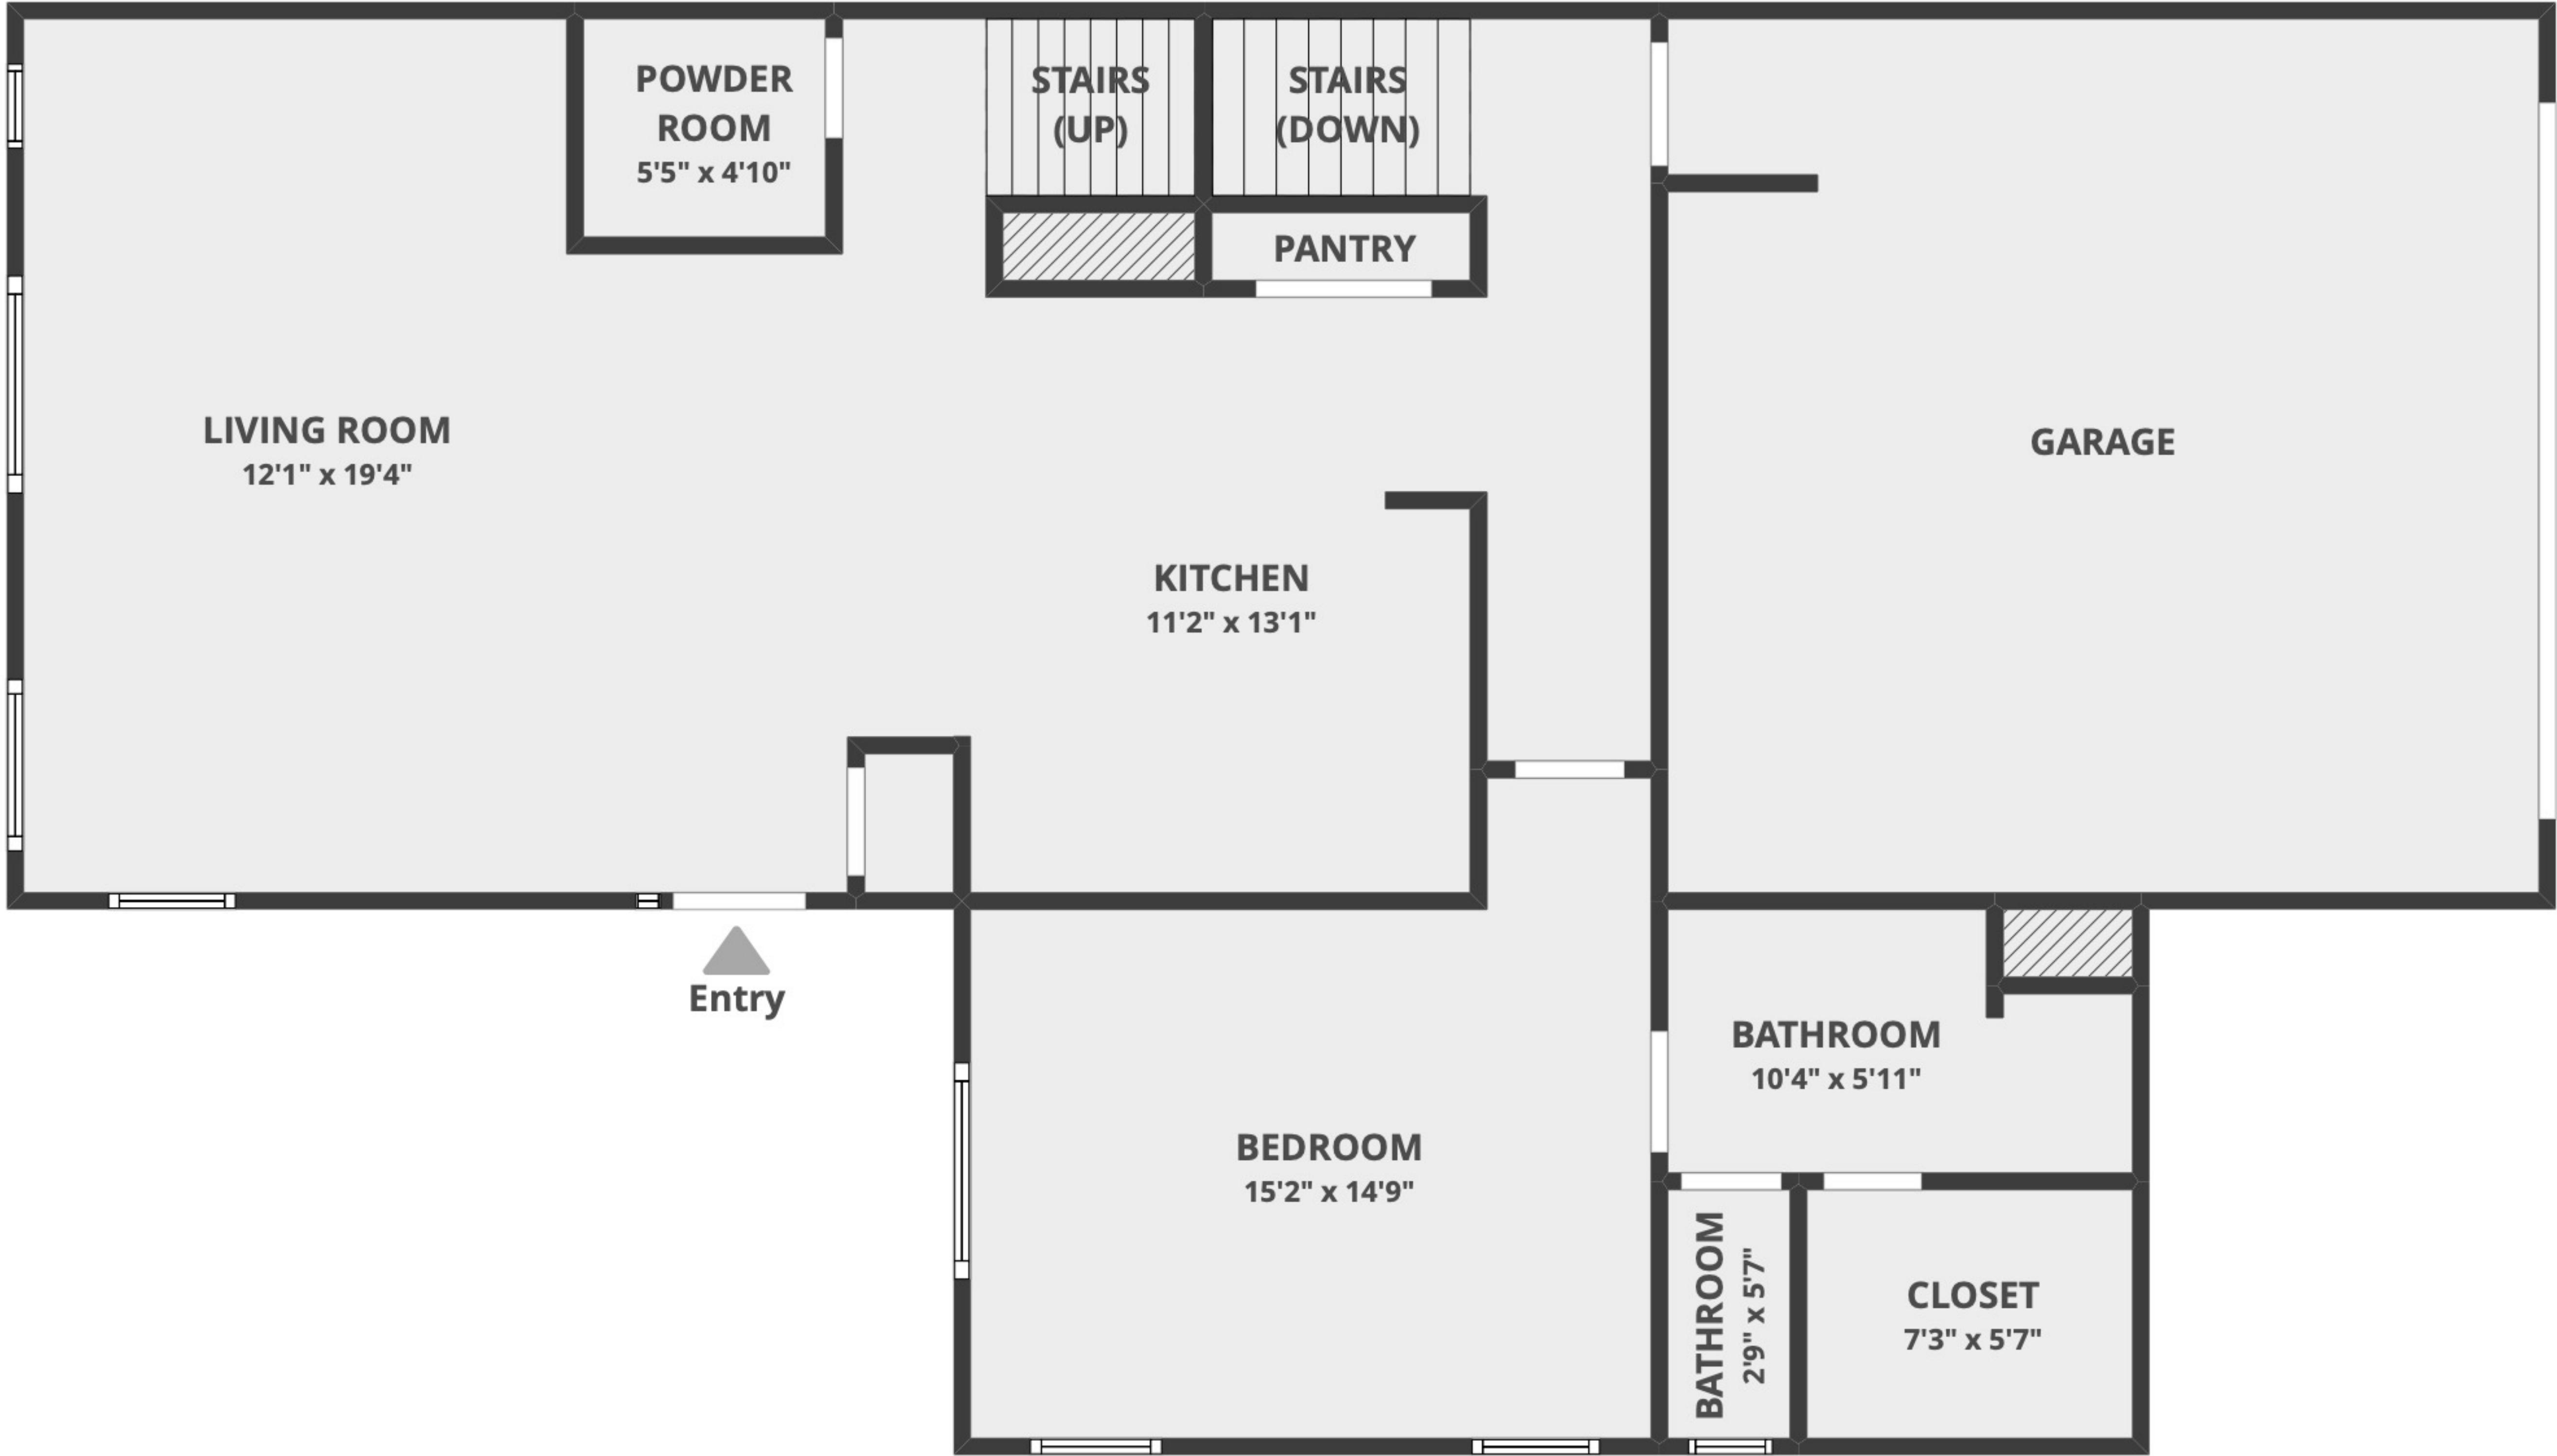

All dimensions are approximate and subject to independent verification

POWDER ROOM
5'5" x 4'10"

STAIRS (UP)

STAIRS (DOWN)

PANTRY

LIVING ROOM
12'1" x 19'4"

GARAGE

KITCHEN
11'2" x 13'1"

Entry

BEDROOM
15'2" x 14'9"

BATHROOM
10'4" x 5'11"

BATHROOM
2'9" x 5'7"

CLOSET
7'3" x 5'7"

All dimensions are approximate and subject to independent verification

All dimensions are approximate and subject to independent verification