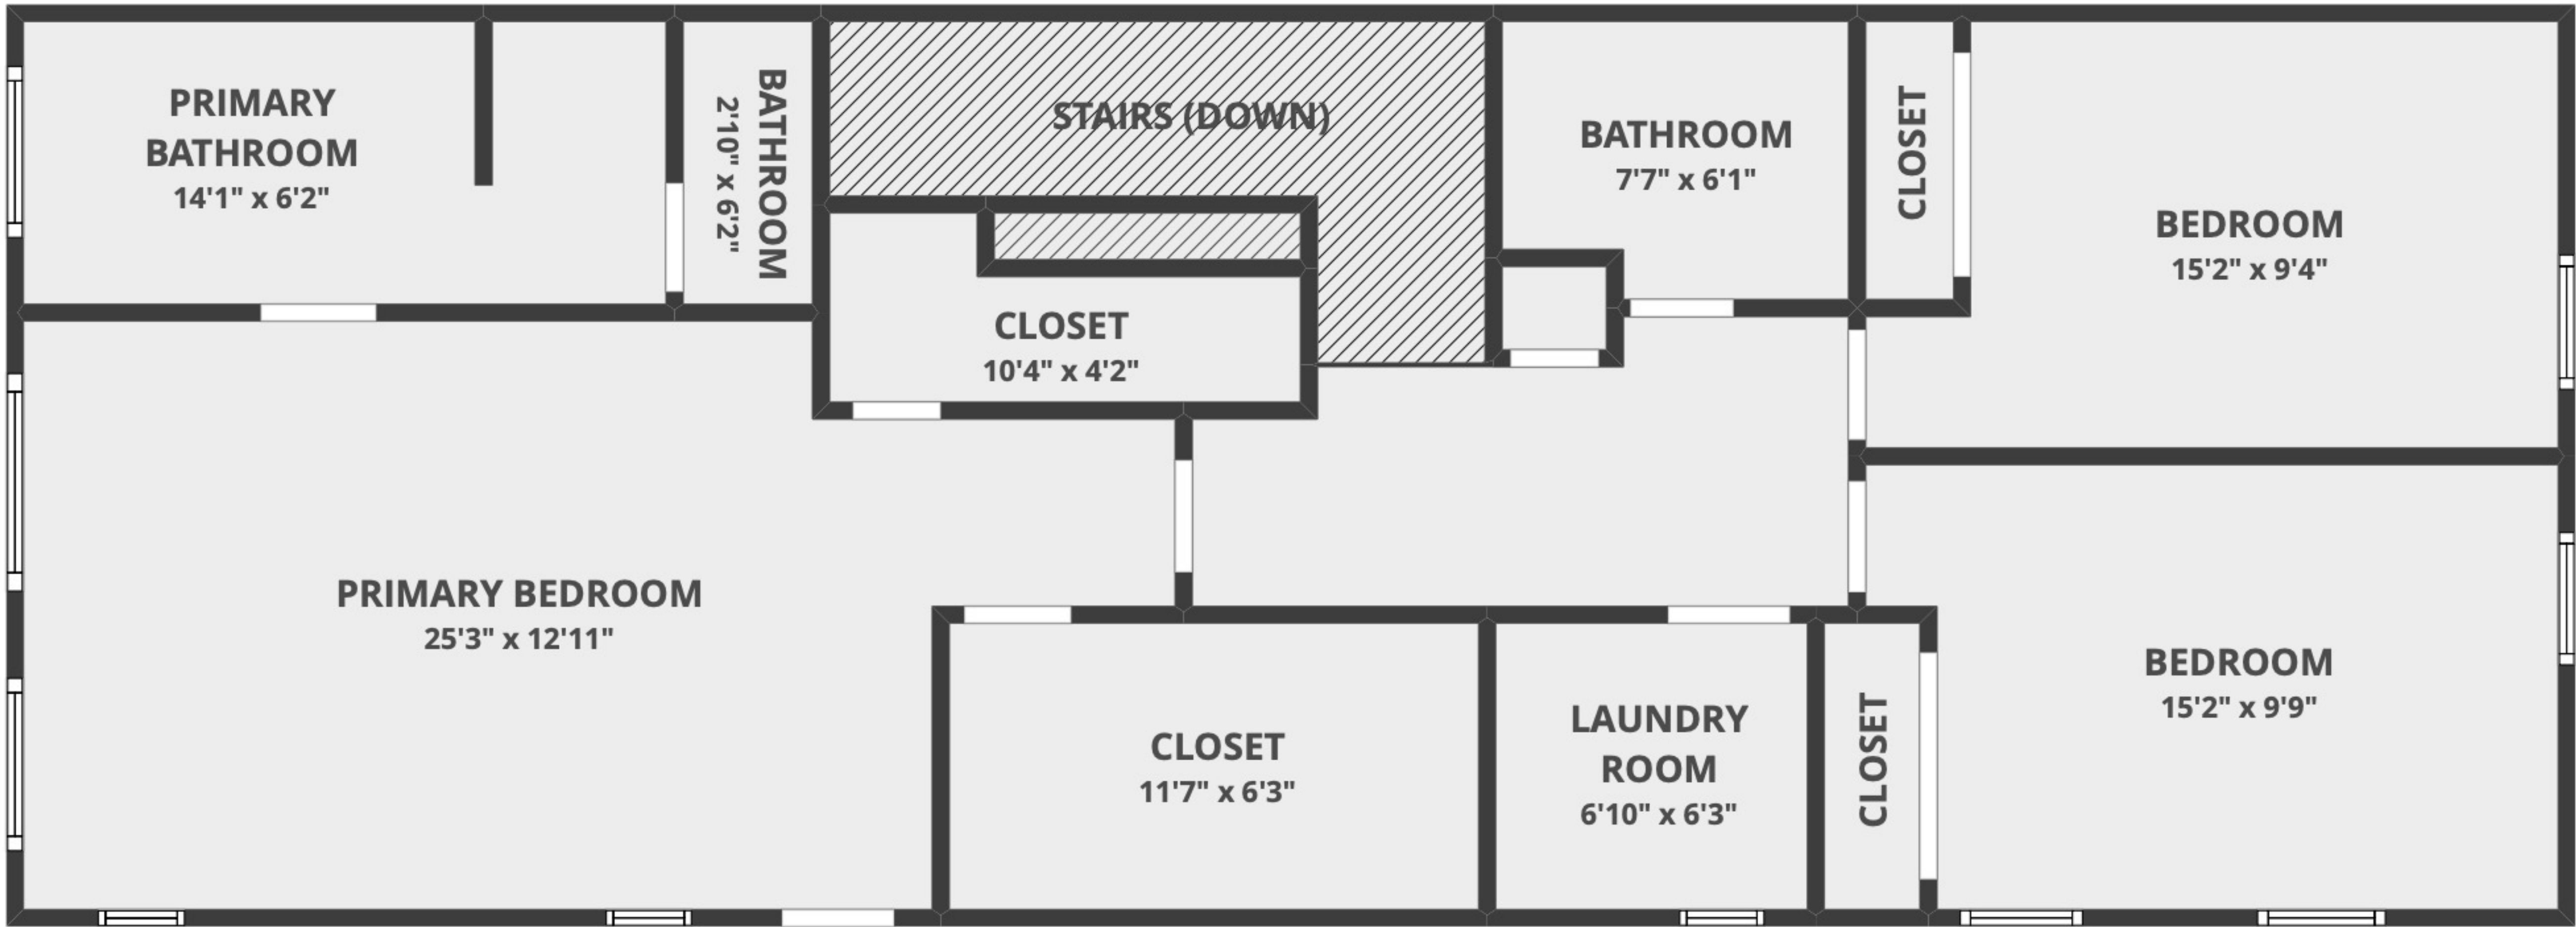

All dimensions are approximate and subject to independent verification

POWDER ROOM
5'5" x 4'10"

STAIRS (UP)

STAIRS (DOWN)

PANTRY

LIVING ROOM
12'1" x 19'4"

GARAGE

KITCHEN
11'2" x 13'1"

Entry

BEDROOM
15'2" x 14'9"

BATHROOM
10'4" x 5'11"

BATHROOM
2'9" x 5'7"

CLOSET
7'3" x 5'7"

All dimensions are approximate and subject to independent verification

All dimensions are approximate and subject to independent verification