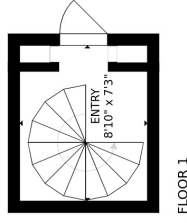

FLOOR 2

FLOOR 3

FLOOR 1

FLOOR 4

GROSS INTERNAL AREA

FLOOR 1: 64 sq ft, FLOOR 2: 771 sq ft

FLOOR 3: 804 sq ft, FLOOR 4: 554 sq ft

TOTAL: 2193 sq ft

SIZES AND DIMENSIONS ARE APPROXIMATE, ACTUAL MAY VARY.