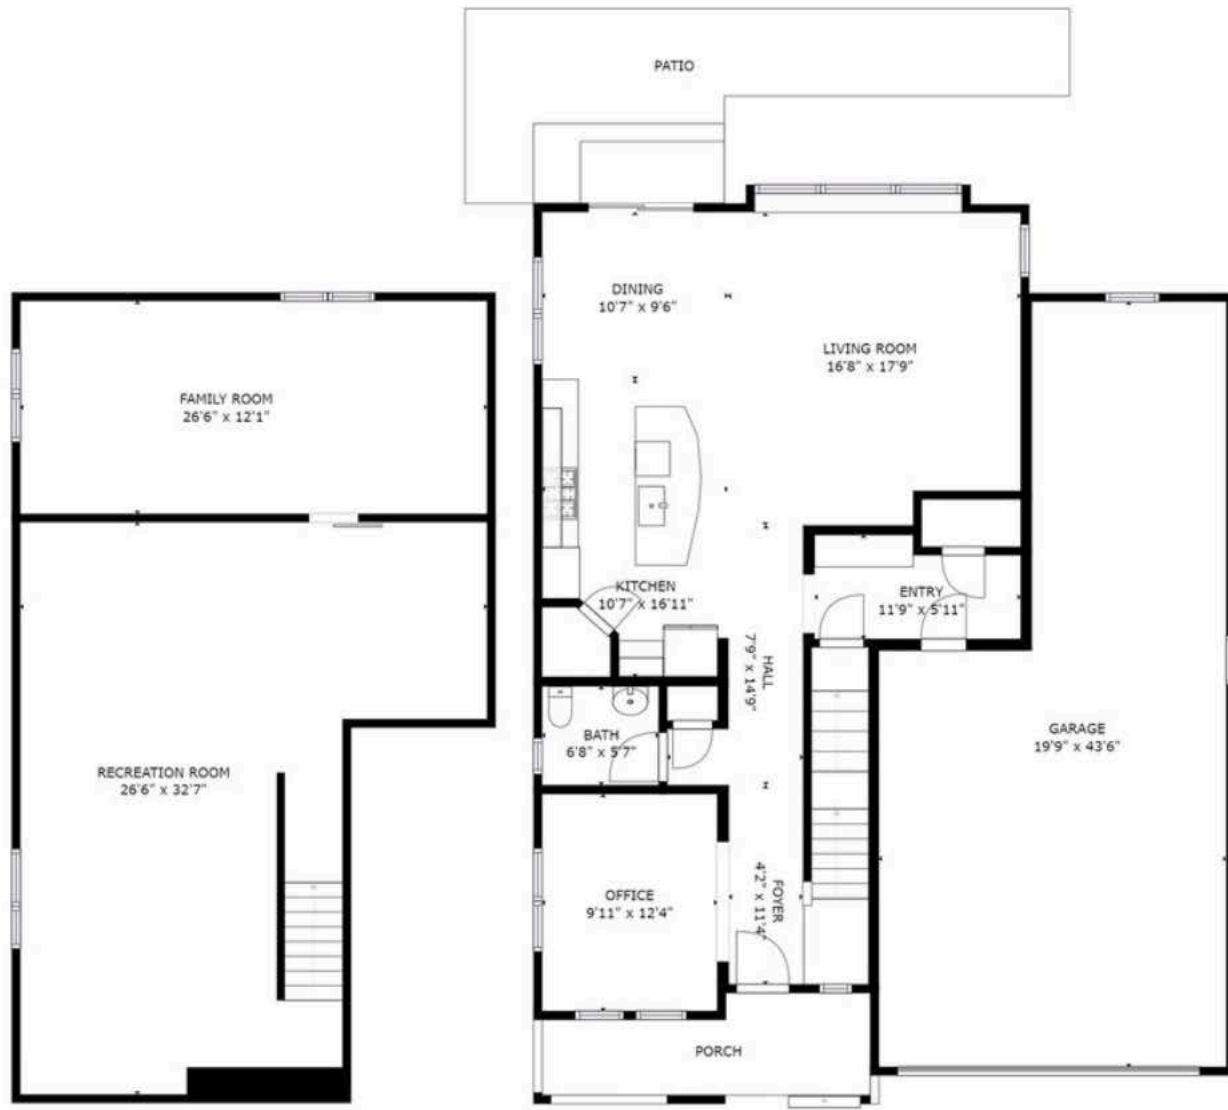

PATIO

DINING  
10'7" x 9'6"

LIVING ROOM  
16'8" x 17'9"

KITCHEN  
10'7" x 16'11"

ENTRY  
11'9" x 5'11"

GARAGE  
19'9" x 43'6"

BATH  
6'8" x 5'7"

OFFICE  
9'11" x 12'4"

HALL  
7'9" x 14'9"

FOYER  
4'2" x 11'4"

PORCH

FLOOR 1

FLOOR 2

FLOOR 3