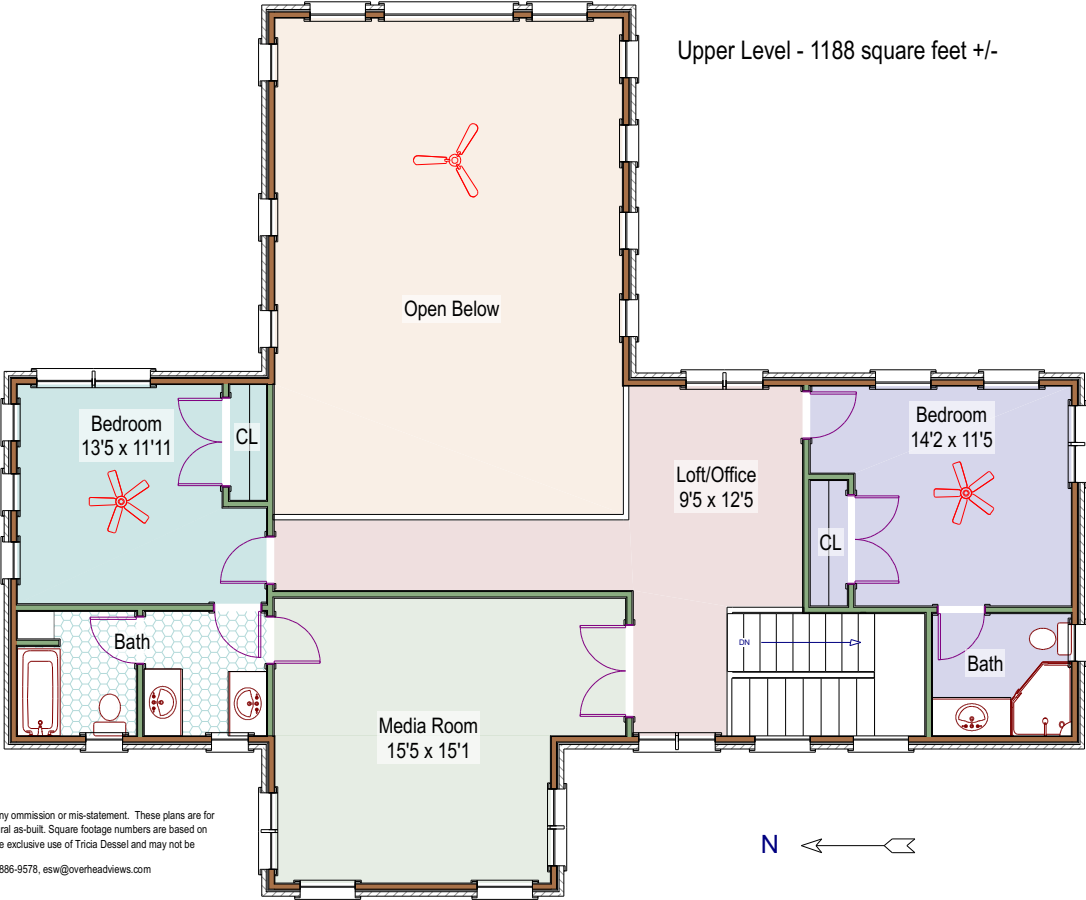

Upper Level - 1188 square feet +/-