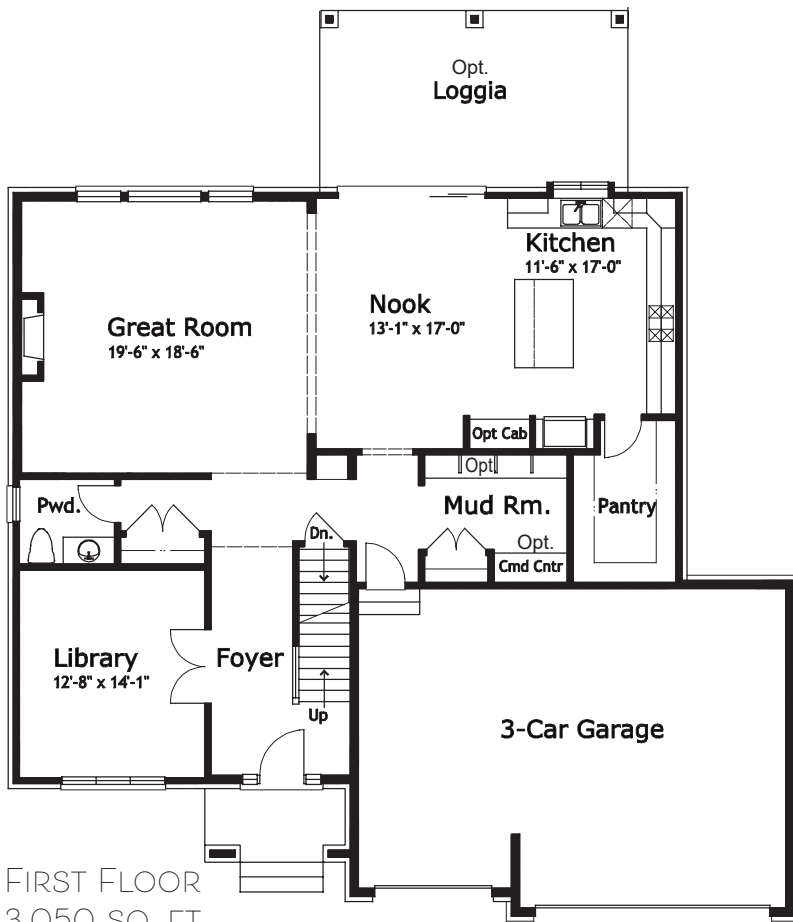

BERKSHIRE

ELEVATION B

SECOND FLOOR

FIRST FLOOR
3,050 SQ. FT.