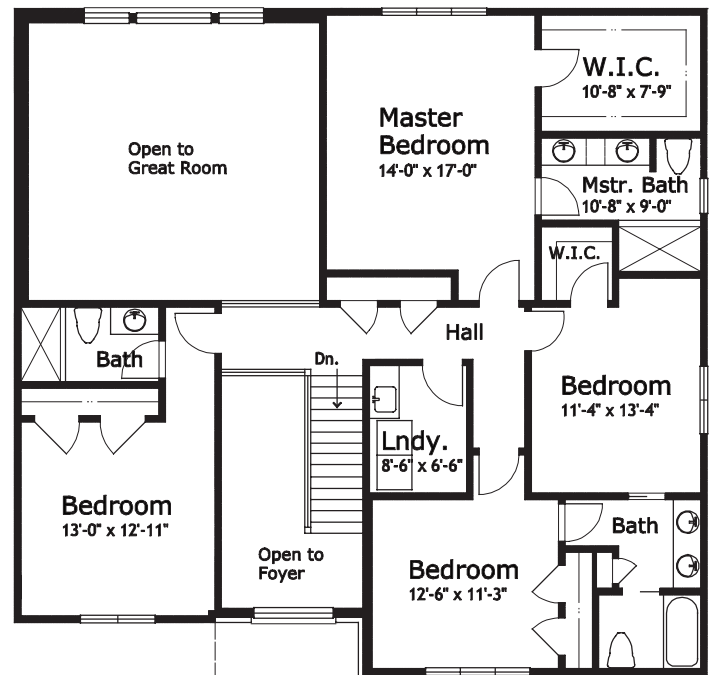

BERKSHIRE

ELEVATION B

SECOND FLOOR

FIRST FLOOR
3,050 SQ. FT.