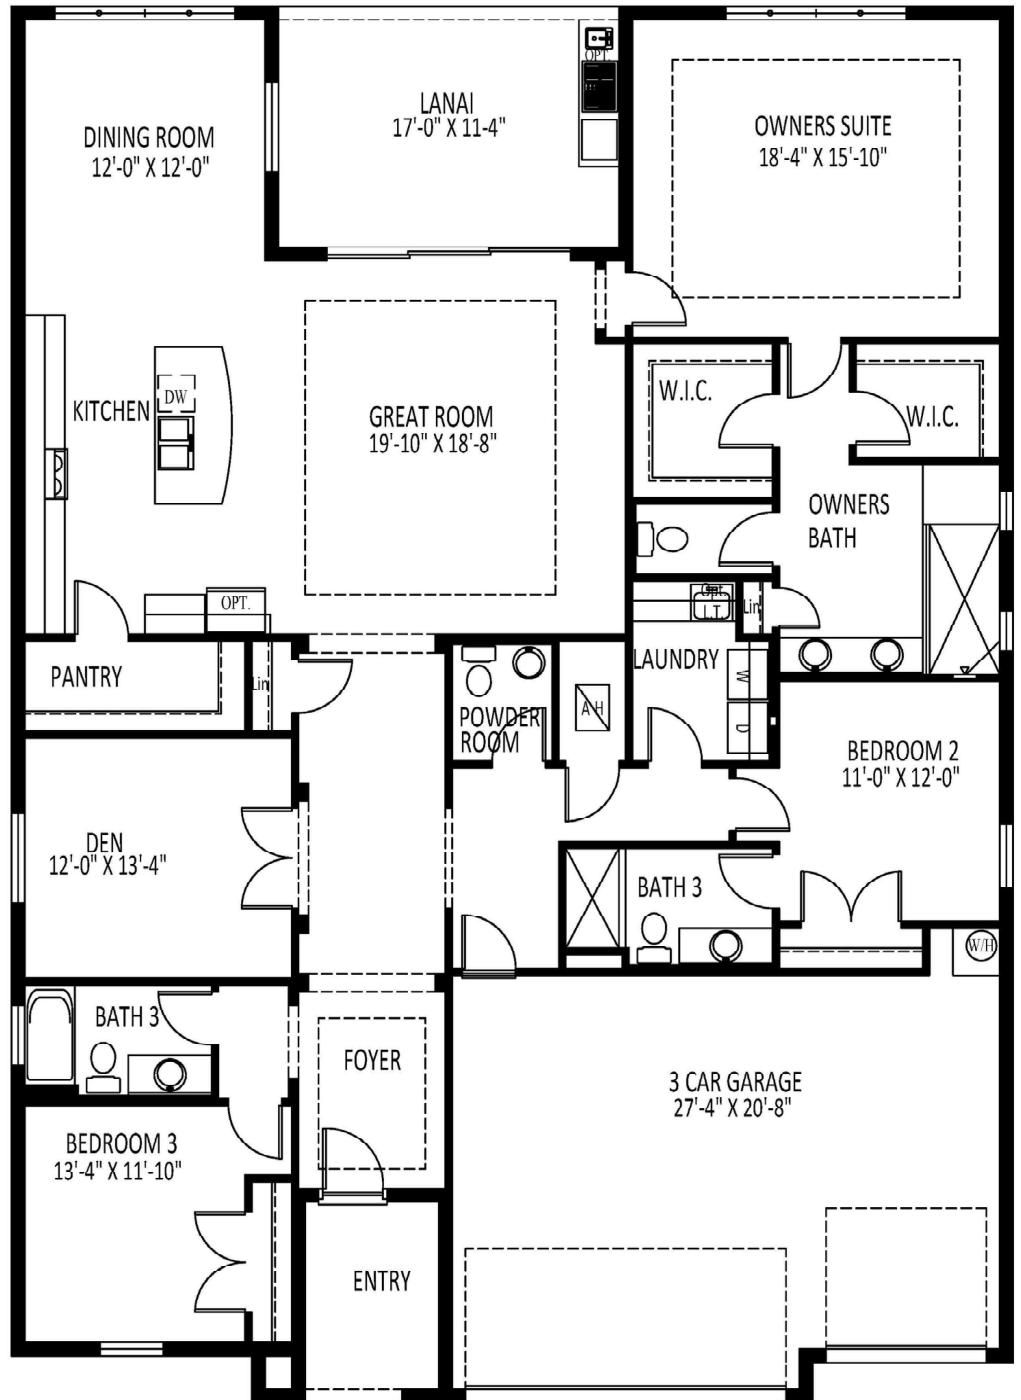

EXTENDED LANAI OPTION

D.R. Horton is A Equal Housing Opportunity Builder. Home and community information, including pricing, included features, terms, availability and amenities, are subject to change and prior sale at any time without notice or obligation. Pictures, photographs, colors, features, and sizes are for illustration purposes only and will vary from the homes as built. Square footage dimensions are approximate. Florida Registered Building Contractor License #CBC1258802. 2.21.19