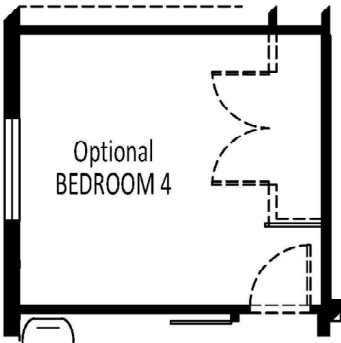

EXTENDED LANAI OPTION

D.R. Horton is A Equal Housing Opportunity Builder. Home and community information, including pricing, included features, terms, availability and amenities, are subject to change and prior sale at any time without notice or obligation. Pictures, photographs, colors, features, and sizes are for illustration purposes only and will vary from the homes as built. Square footage dimensions are approximate. Florida Registered Building Contractor License #CBC1258802. 2.21.19