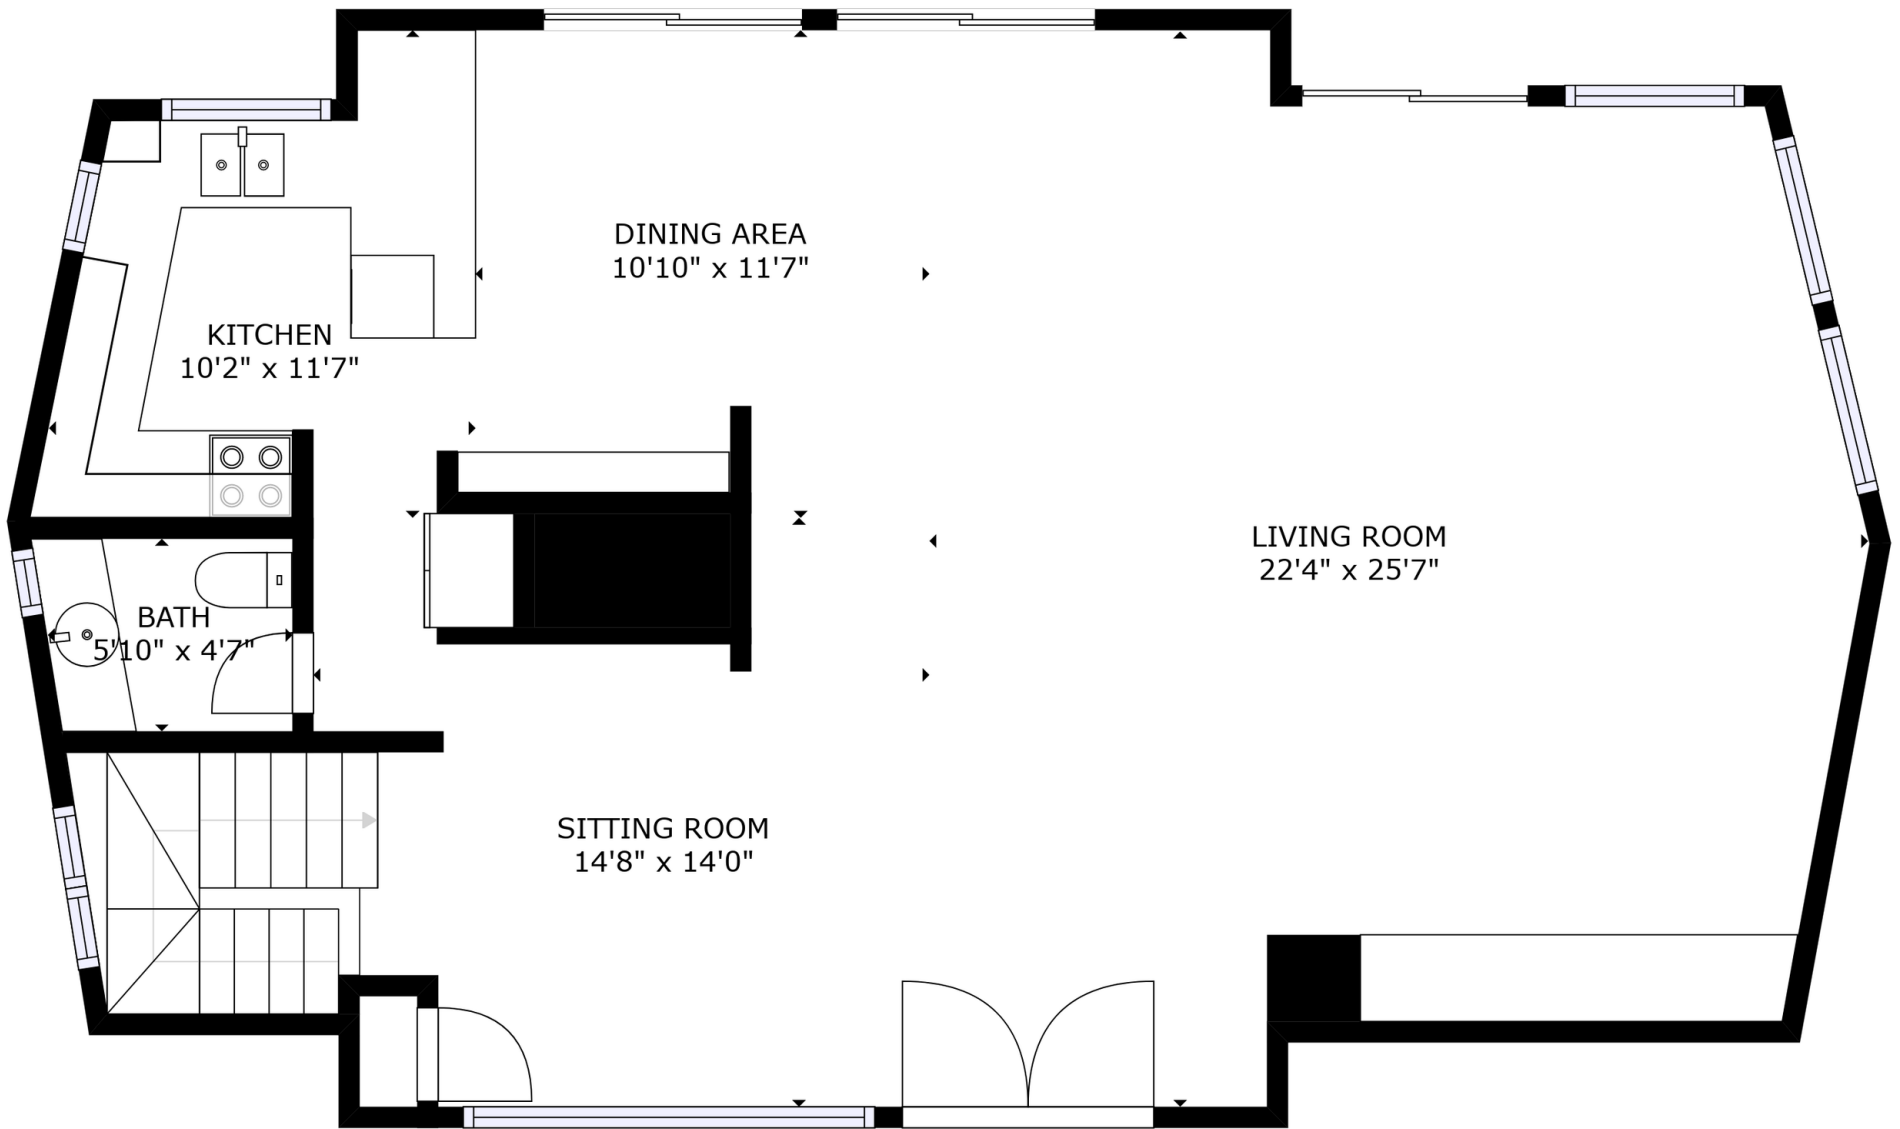

FLOOR 1

GROSS INTERNAL AREA
FLOOR 1: 929 sq. ft, FLOOR 2: 990 sq. ft
TOTAL: 1919 sq. ft
SIZES AND DIMENSIONS ARE APPROXIMATE, ACTUAL MAY VARY.

FLOOR 2

GROSS INTERNAL AREA
FLOOR 1: 929 sq. ft, FLOOR 2: 990 sq. ft
TOTAL: 1919 sq. ft
SIZES AND DIMENSIONS ARE APPROXIMATE, ACTUAL MAY VARY.

GROSS INTERNAL AREA
FLOOR 1: 418 sq. ft, EXCLUDED AREAS:
PATIO: 438 sq. ft
TOTAL: 418 sq. ft

SIZES AND DIMENSIONS ARE APPROXIMATE, ACTUAL MAY VARY.

FLOOR 1