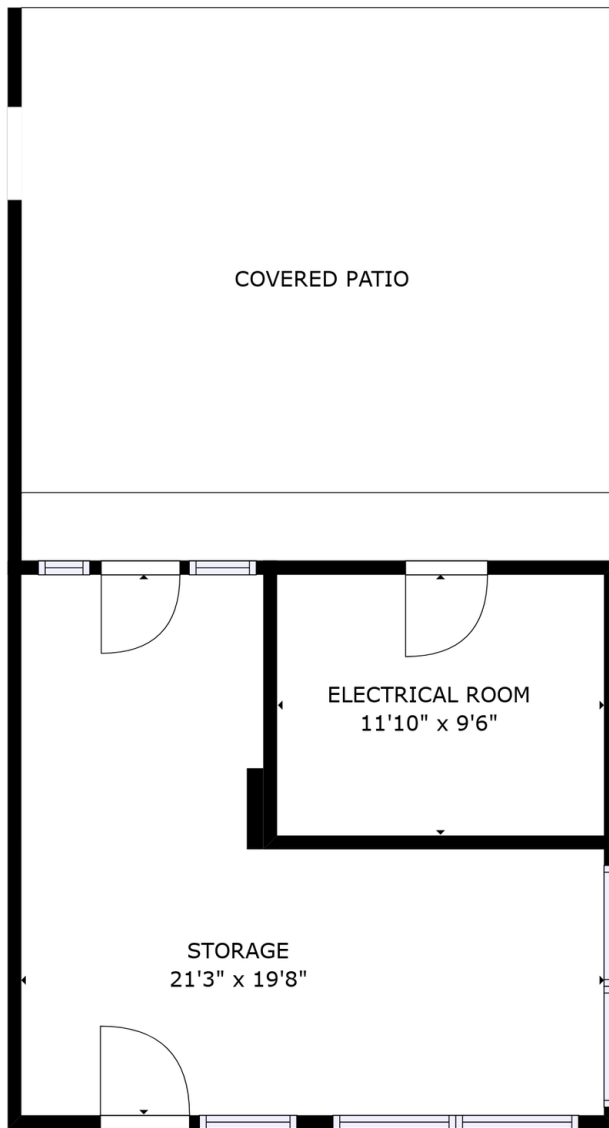

FLOOR 1

GROSS INTERNAL AREA
FLOOR 1: 929 sq. ft, FLOOR 2: 990 sq. ft
TOTAL: 1919 sq. ft
SIZES AND DIMENSIONS ARE APPROXIMATE, ACTUAL MAY VARY.

FLOOR 2

GROSS INTERNAL AREA
FLOOR 1: 929 sq. ft, FLOOR 2: 990 sq. ft
TOTAL: 1919 sq. ft
SIZES AND DIMENSIONS ARE APPROXIMATE, ACTUAL MAY VARY.

GROSS INTERNAL AREA
FLOOR 1: 418 sq. ft, EXCLUDED AREAS:
PATIO: 438 sq. ft
TOTAL: 418 sq. ft

SIZES AND DIMENSIONS ARE APPROXIMATE, ACTUAL MAY VARY.

FLOOR 1