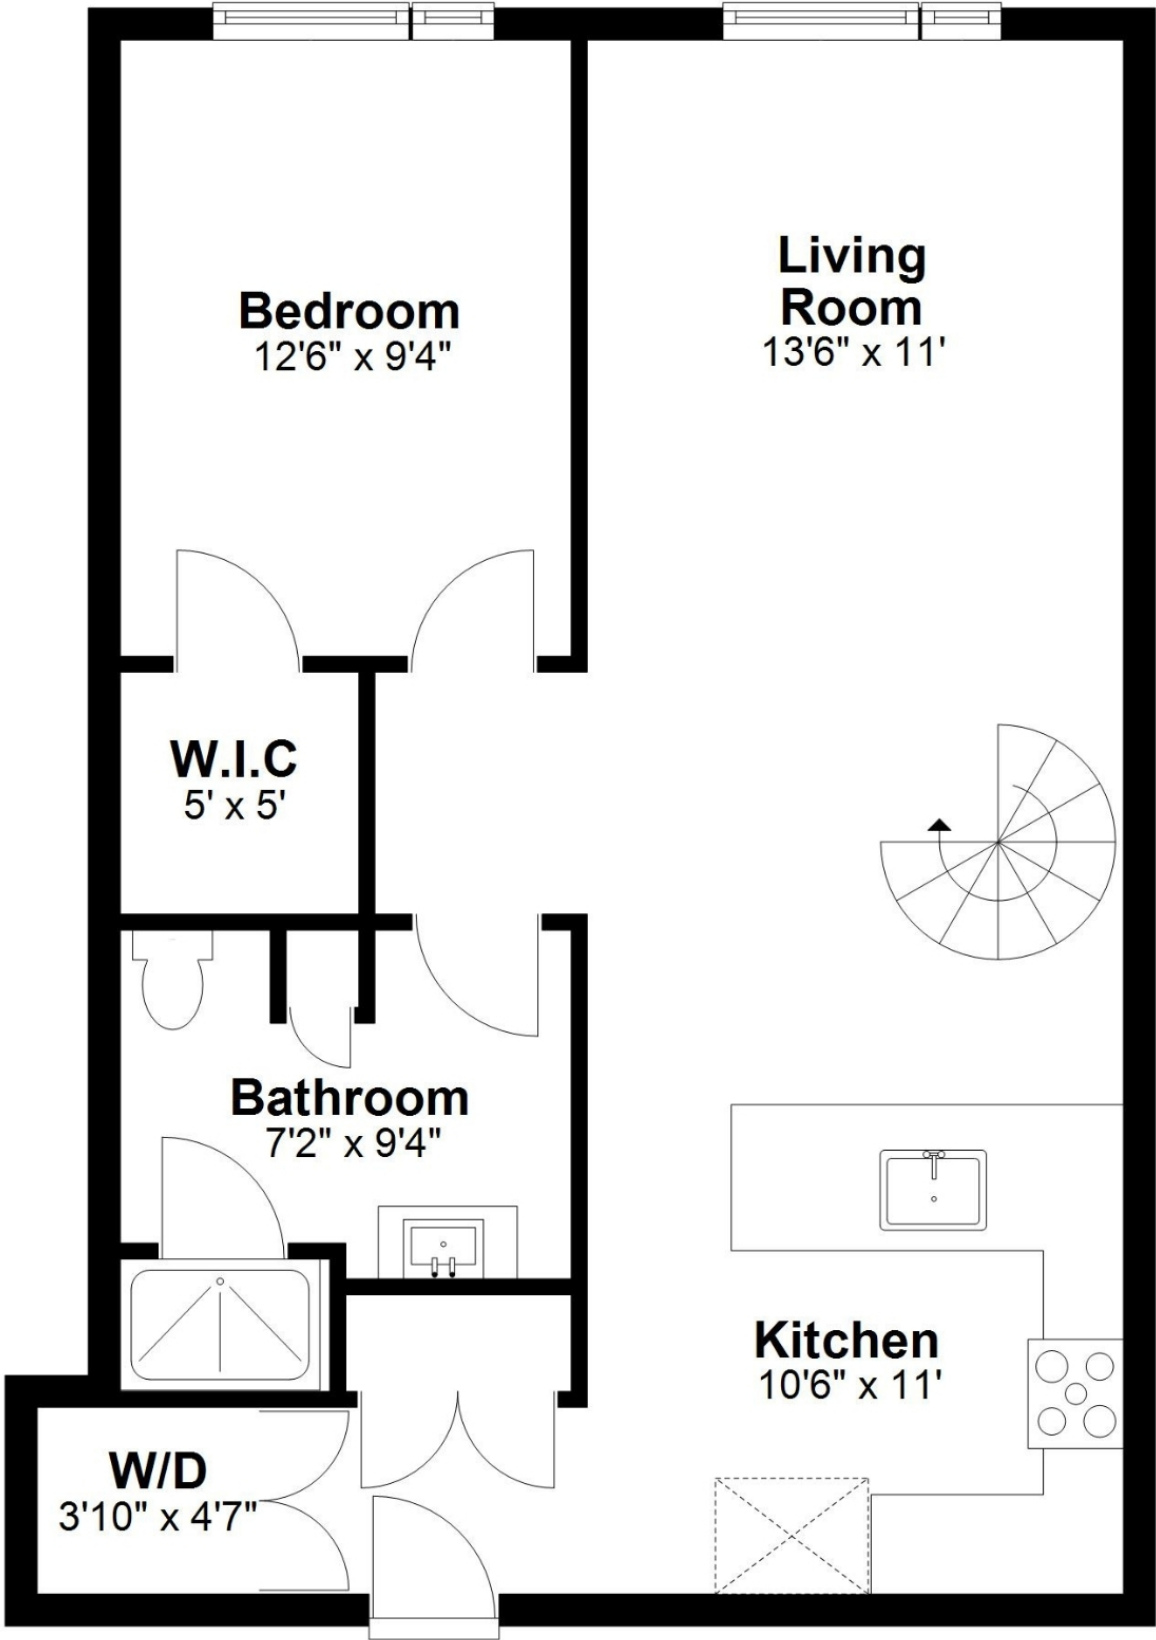

Lower Level

3171 Washington Street

Jamaica Plain

This floor plan is for illustrative purposes only. Room measurement are estimated and not guaranteed to be exact

Loft

3171 Washington Street

Jamaica Plain

This floor plan is for illustrative purposes only. Room measurement are estimated and not guaranteed to be exact