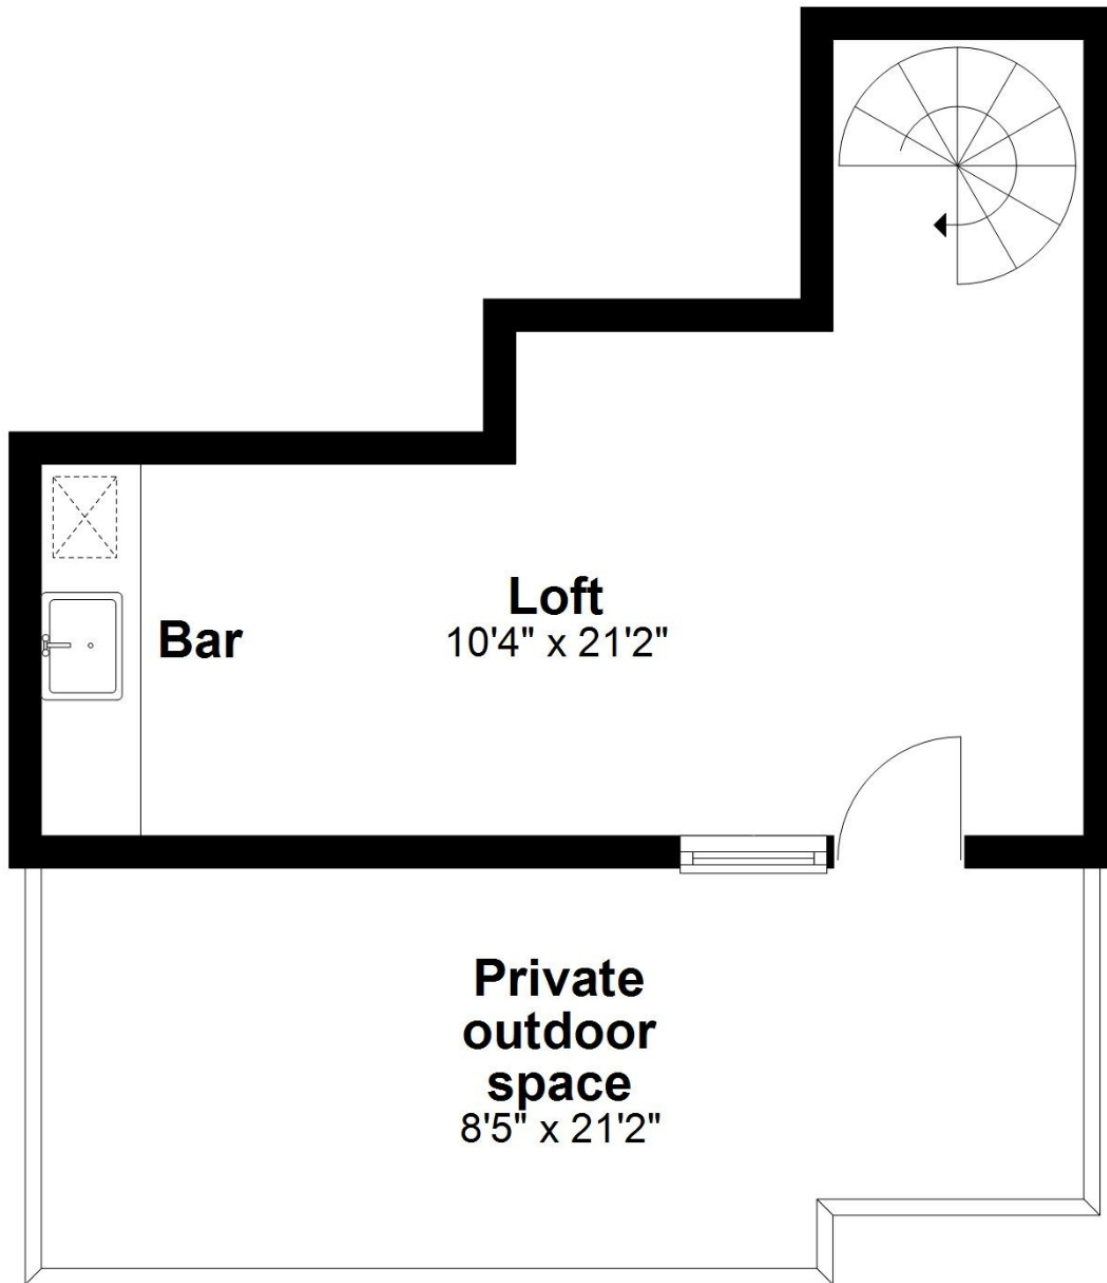

Lower Level

3171 Washington Street

Jamaica Plain

This floor plan is for illustrative purposes only. Room measurement are estimated and not guaranteed to be exact

Loft

3171 Washington Street

Jamaica Plain

This floor plan is for illustrative purposes only. Room measurement are estimated and not guaranteed to be exact